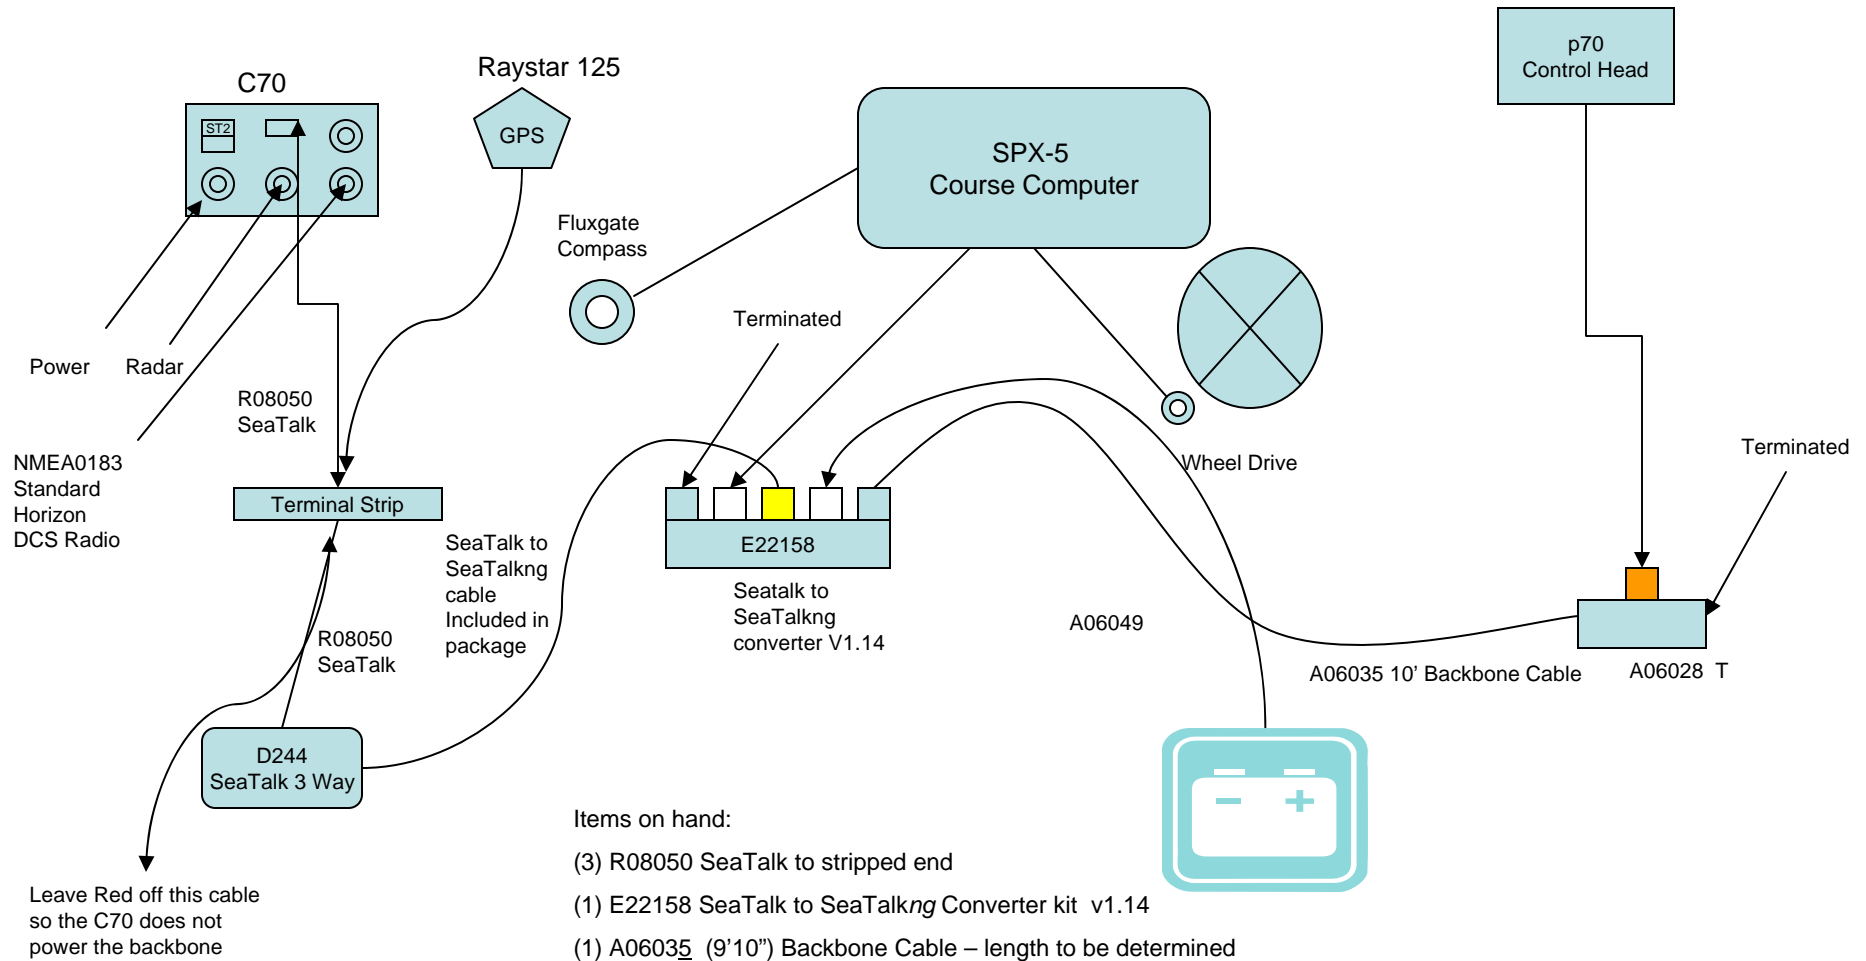

Lovely Lady Raymarine Schematic

Items on hand:

- (3) R08050 SeaTalk to stripped end
- (1) E22158 SeaTalk to SeaTalkng Converter kit v1.14
- (1) A06035 (9'10") Backbone Cable – length to be determined
- (1) D244 SeaTalk 3 way
- (4) A06031 Terminators
- (2) A06064 5 Way Connectors
- (2) A06028 T's
- (2) A06049 STNG Power Cable
- (2) A06043 & 5 Spur to stripped end cables

9/20/2013

Revision 2

Terminal Strip Junction Box Quartebirth

9/20/2013