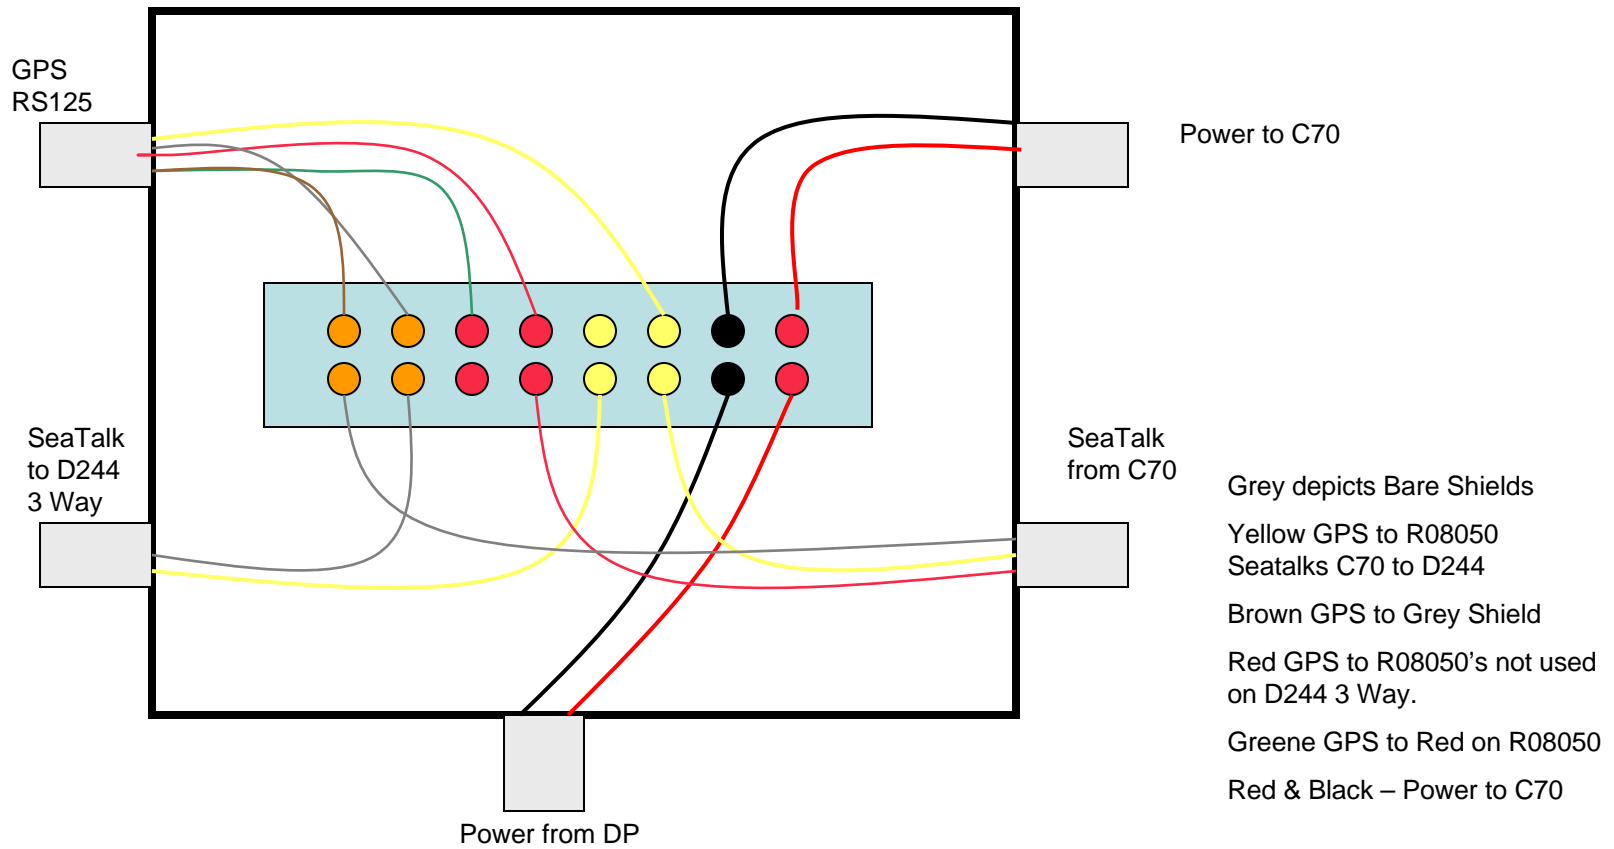

Lovely Lady Raymarine Schematic

Items on hand:

- (3) R08050 SeaTalk to stripped end
- (1) E22158 SeaTalk to SeaTalkng Converter kit v1.14
- (1) A06035 (9'10") Backbone Cable – length to be determined
- (1) D244 SeaTalk 3 way
- (4) A06031 Terminators
- (2) A06064 5 Way Connectors
- (2) A06028 T's
- (2) A06049 STNG Power Cable
- (2) A06043 & 5 Spur to stripped end cables

9/20/2013

Revision 2

Terminal Strip Junction Box Quartebirth

9/20/2013