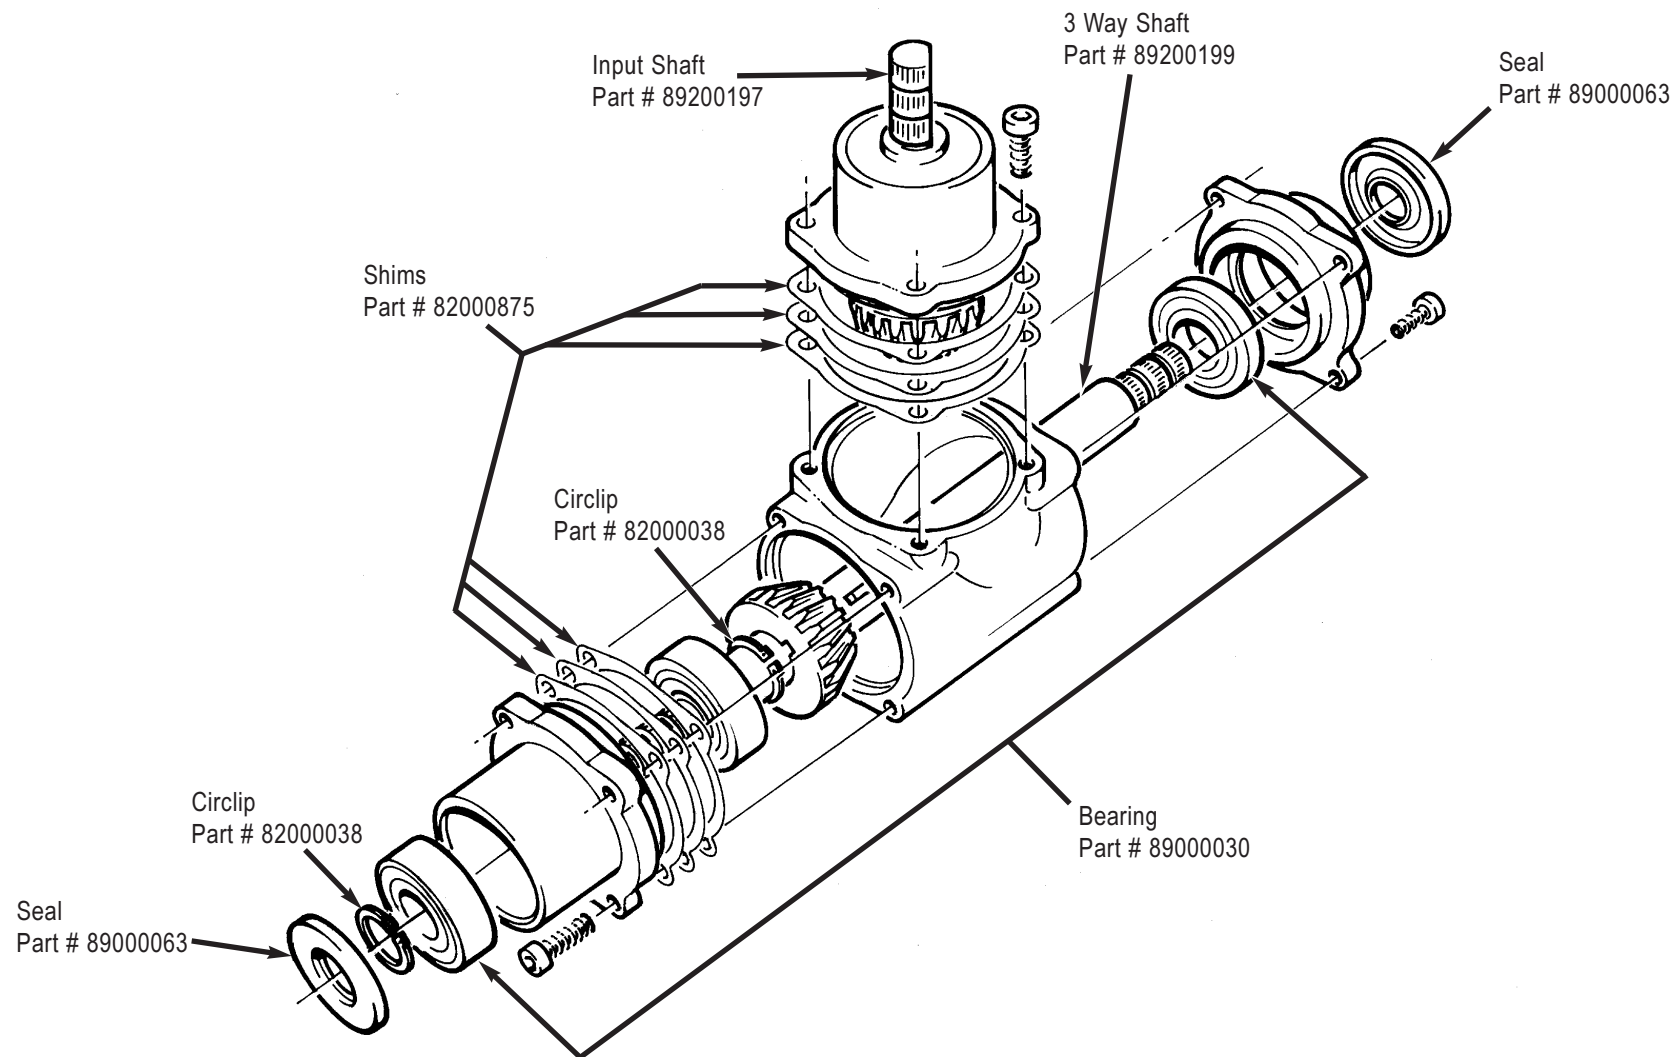

BH08/BH10 3-WAY TRANSFER BEVELHEAD

BULKHEAD STEERER

BENETEAU BULKHEAD STEERER

N.B. Parts not identified are NOT available as spare parts

BAVARIA TYPE SHELF STEERER

BH08/BH10 3-WAY BEVELBOX

BG 30 REDUCTION GEARBOX