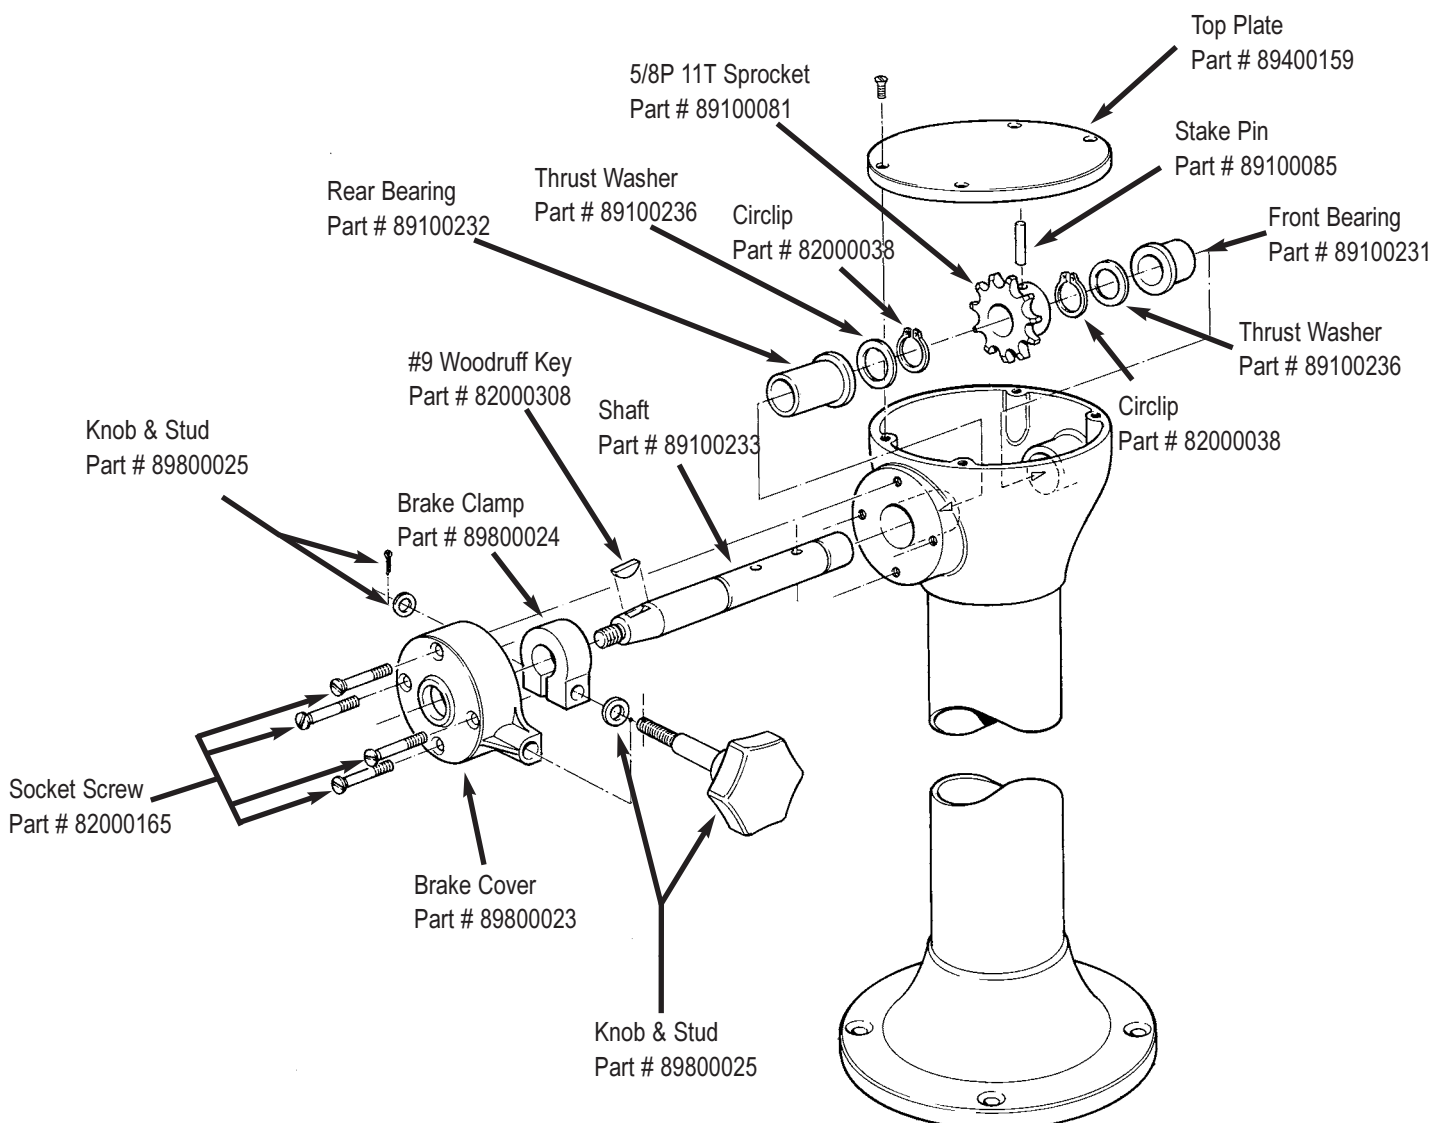

LEWMAR®

LEWMAR LTD Crescent House 1-5 Latimer Road Luton Bedfordshire LU1 3UZ
tel +44 (0)1582 404400 fax +44 (0)1582 400331 e-mail info@whitlocksteering.com website www.lewmar.com

CONSTELLATION 100 CLASSIC PEDESTAL