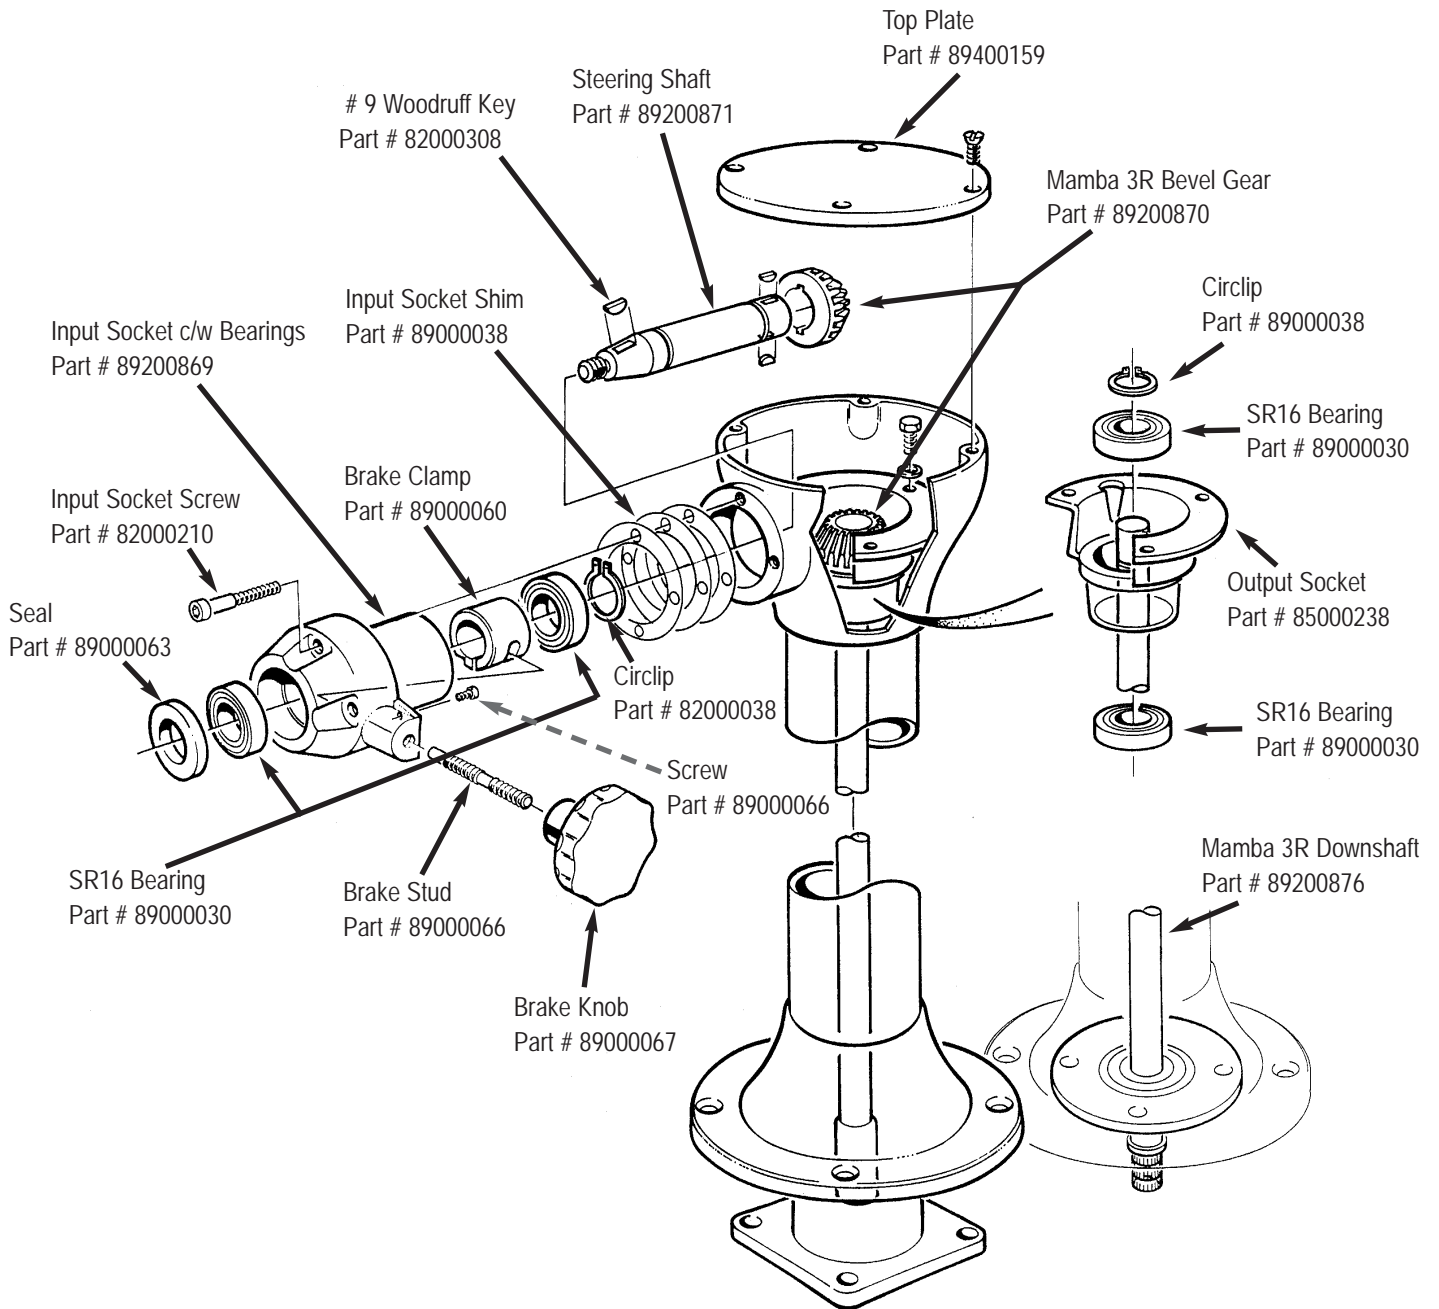

LEWMAR®

LEWMAR LTD Crescent House 1-5 Latimer Road Luton Bedfordshire LU1 3UZ
tel +44 (0)1582 404400 fax +44 (0)1582 400331 e-mail info@whitlocksteering.com website www.lewmar.com

MAMBA 3R PEDESTAL