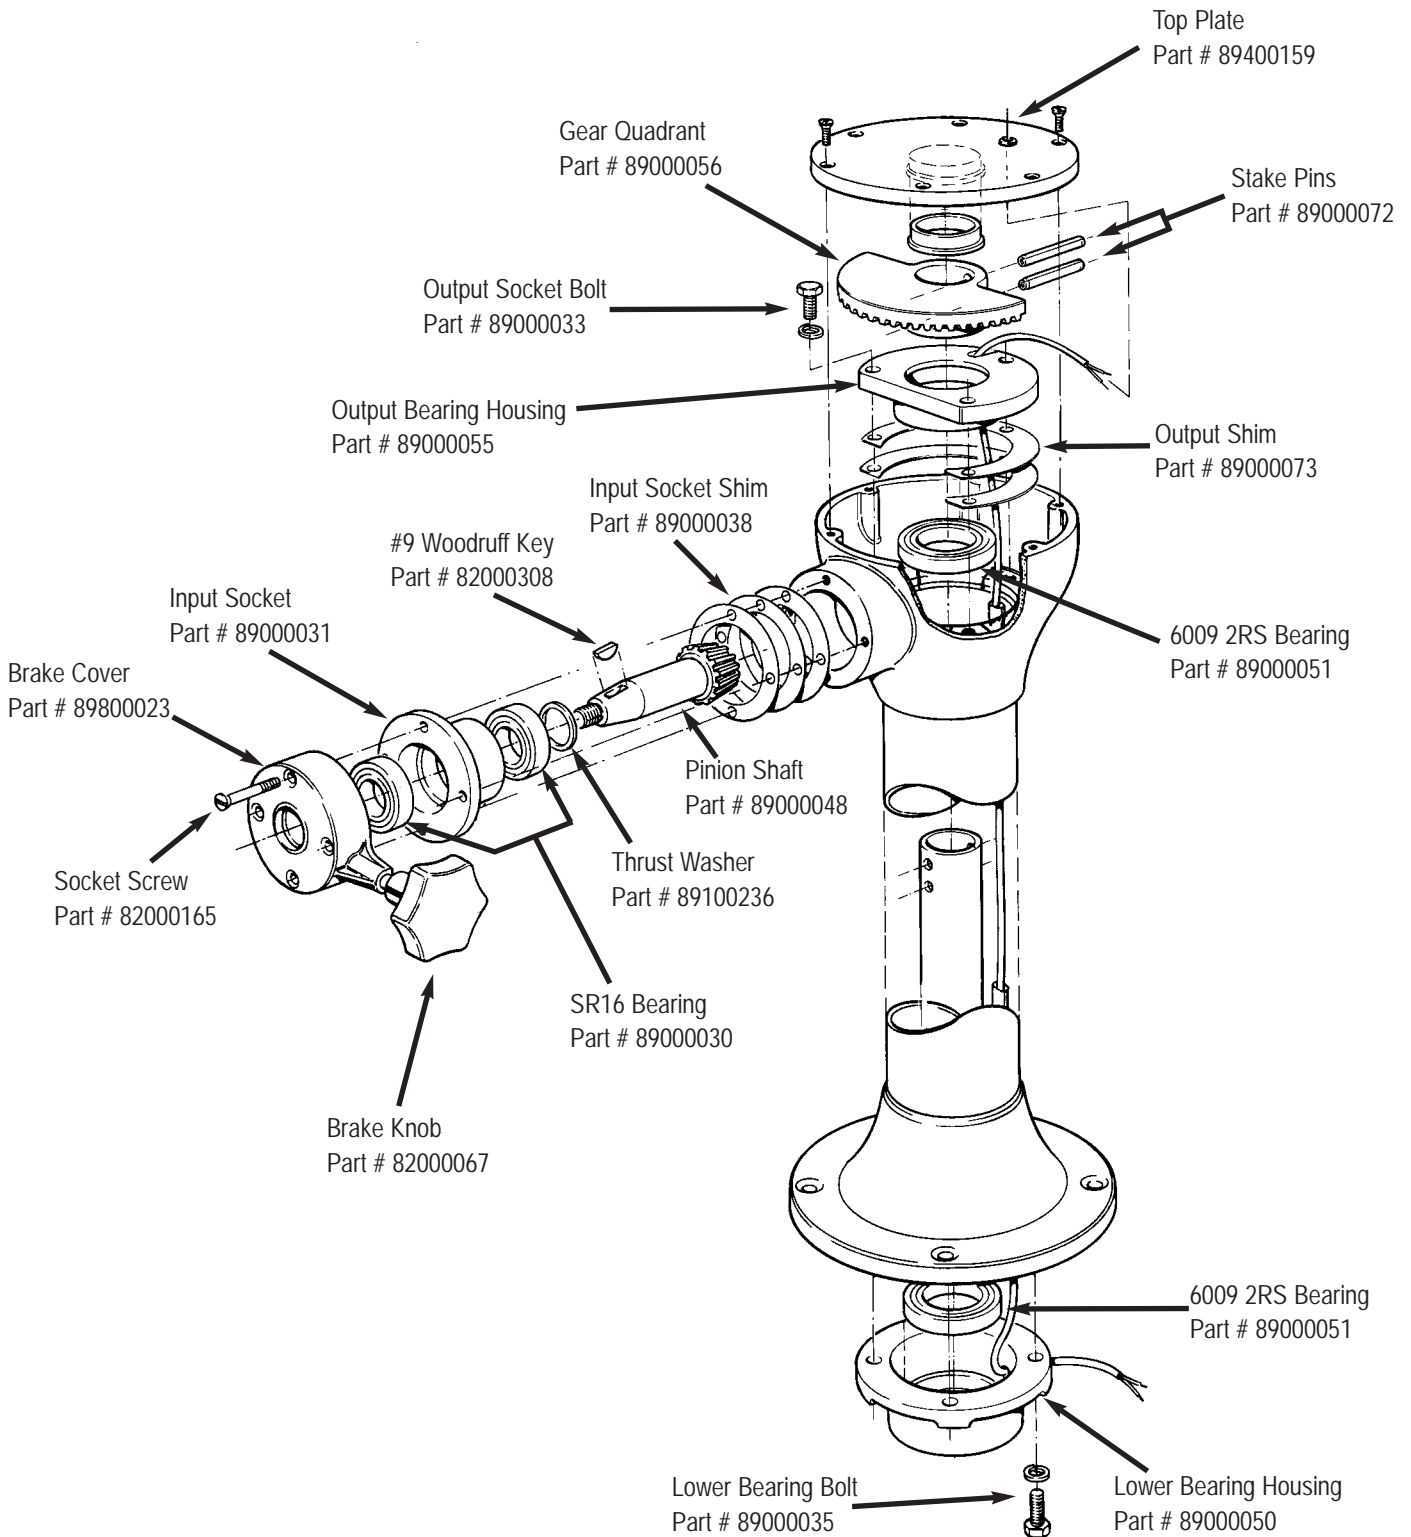

LEWMAR®

LEWMAR LTD Crescent House 1-5 Latimer Road Luton Bedfordshire LU1 3UZ
tel +44 (0)1582 404400 fax +44 (0)1582 400331 e-mail info@whitlocksteering.com website www.lewmar.com

COBRA 5R 1988 - 1990