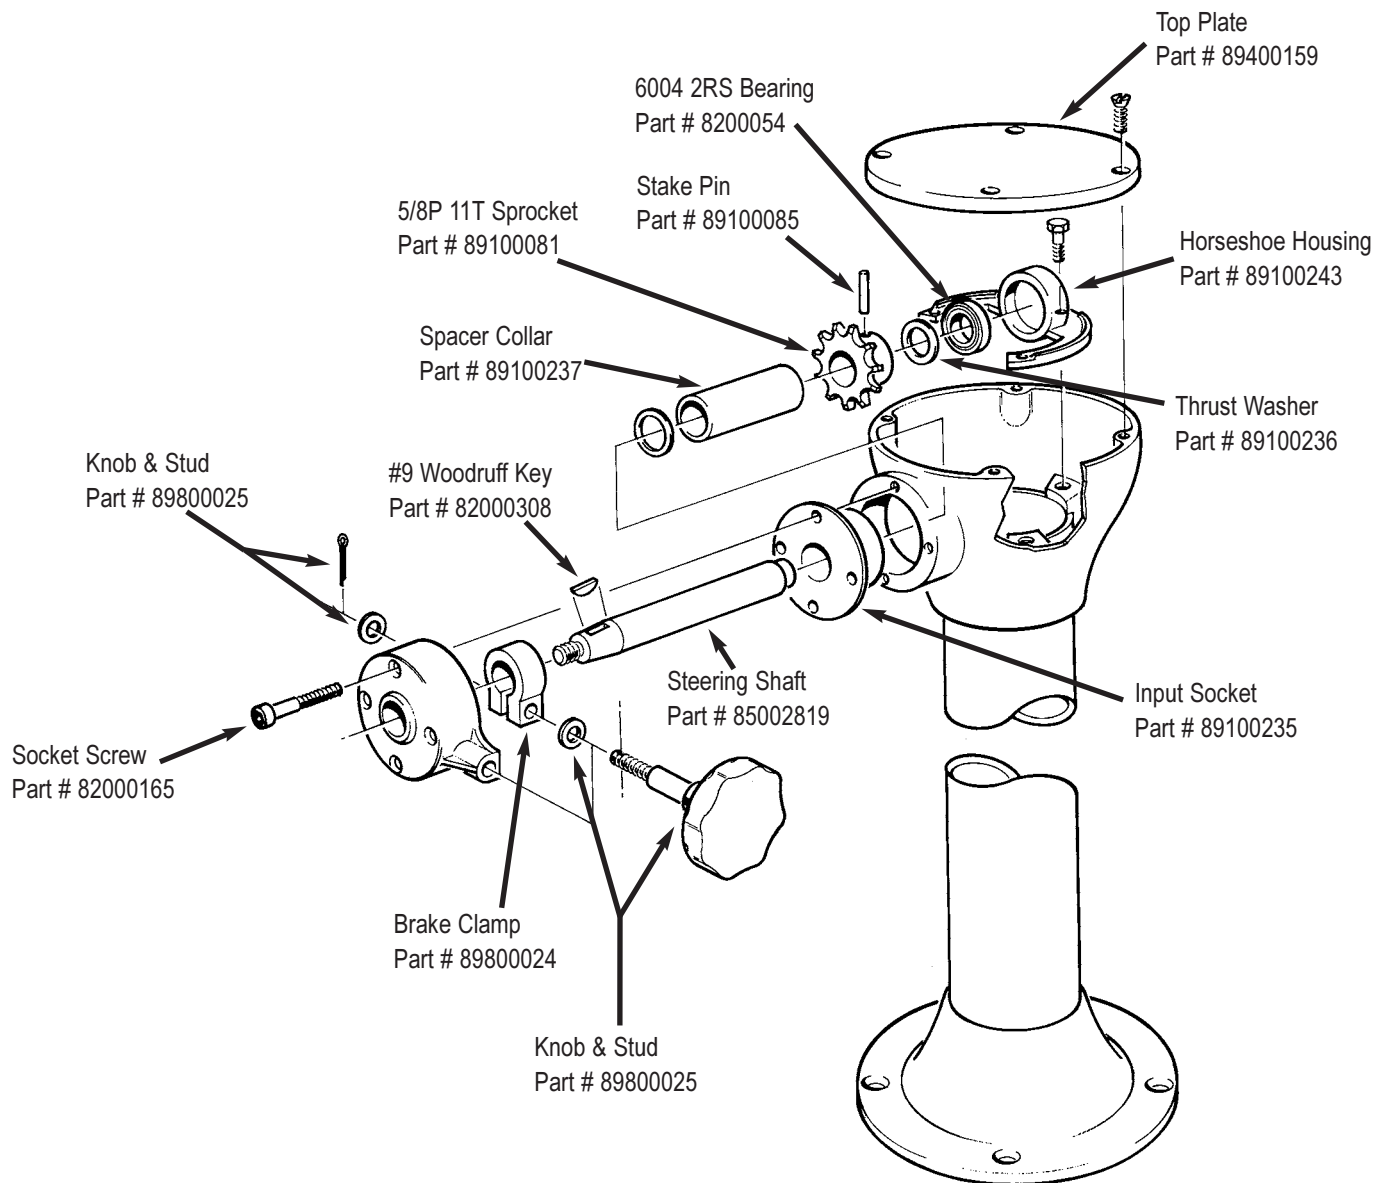

LEWMAR®

LEWMAR LTD Crescent House 1-5 Latimer Road Luton Bedfordshire LU1 3UZ
tel +44 (0)1582 404400 fax +44 (0)1582 400331 e-mail info@whitlocksteering.com website www.lewmar.com

CONSTELLATION 400 CLASSIC PEDESTAL