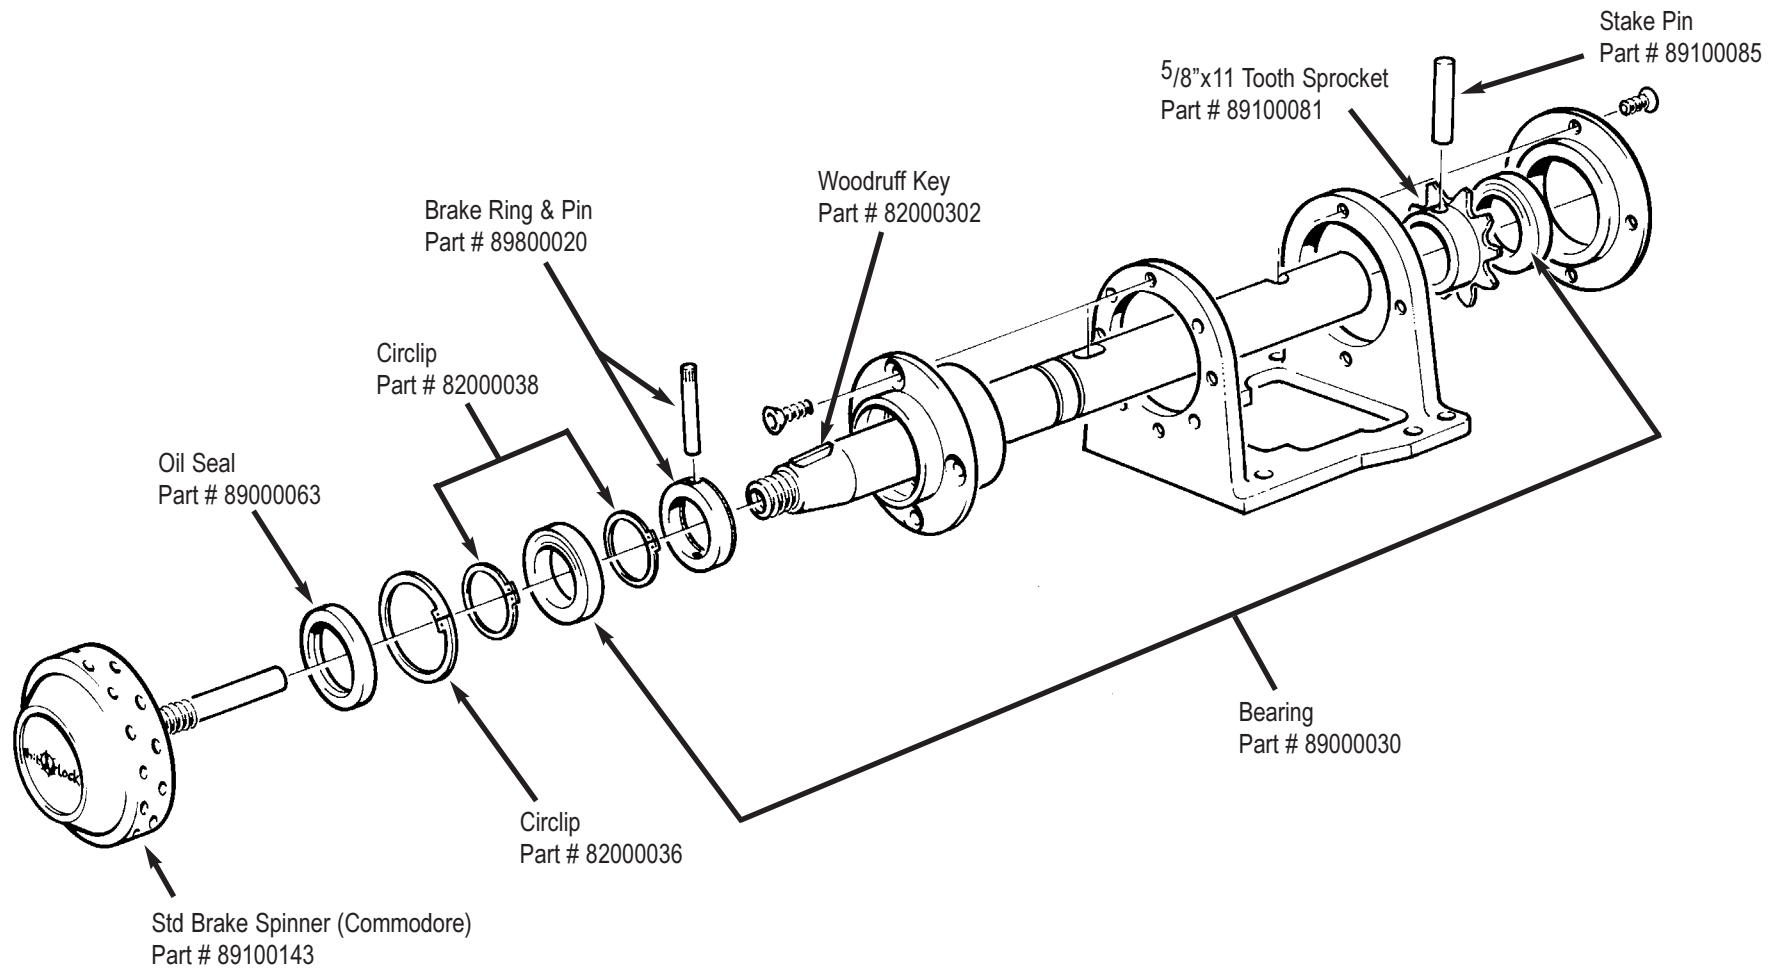

BH08/BH10 3-WAY TRANSFER BEVELHEAD

BULKHEAD STEERER

BENETEAU BULKHEAD STEERER

N.B. Parts not identified are NOT available as spare parts

BAVARIA TYPE SHELF STEERER

BH08/BH10 3-WAY BEVELBOX

BG 30 REDUCTION GEARBOX