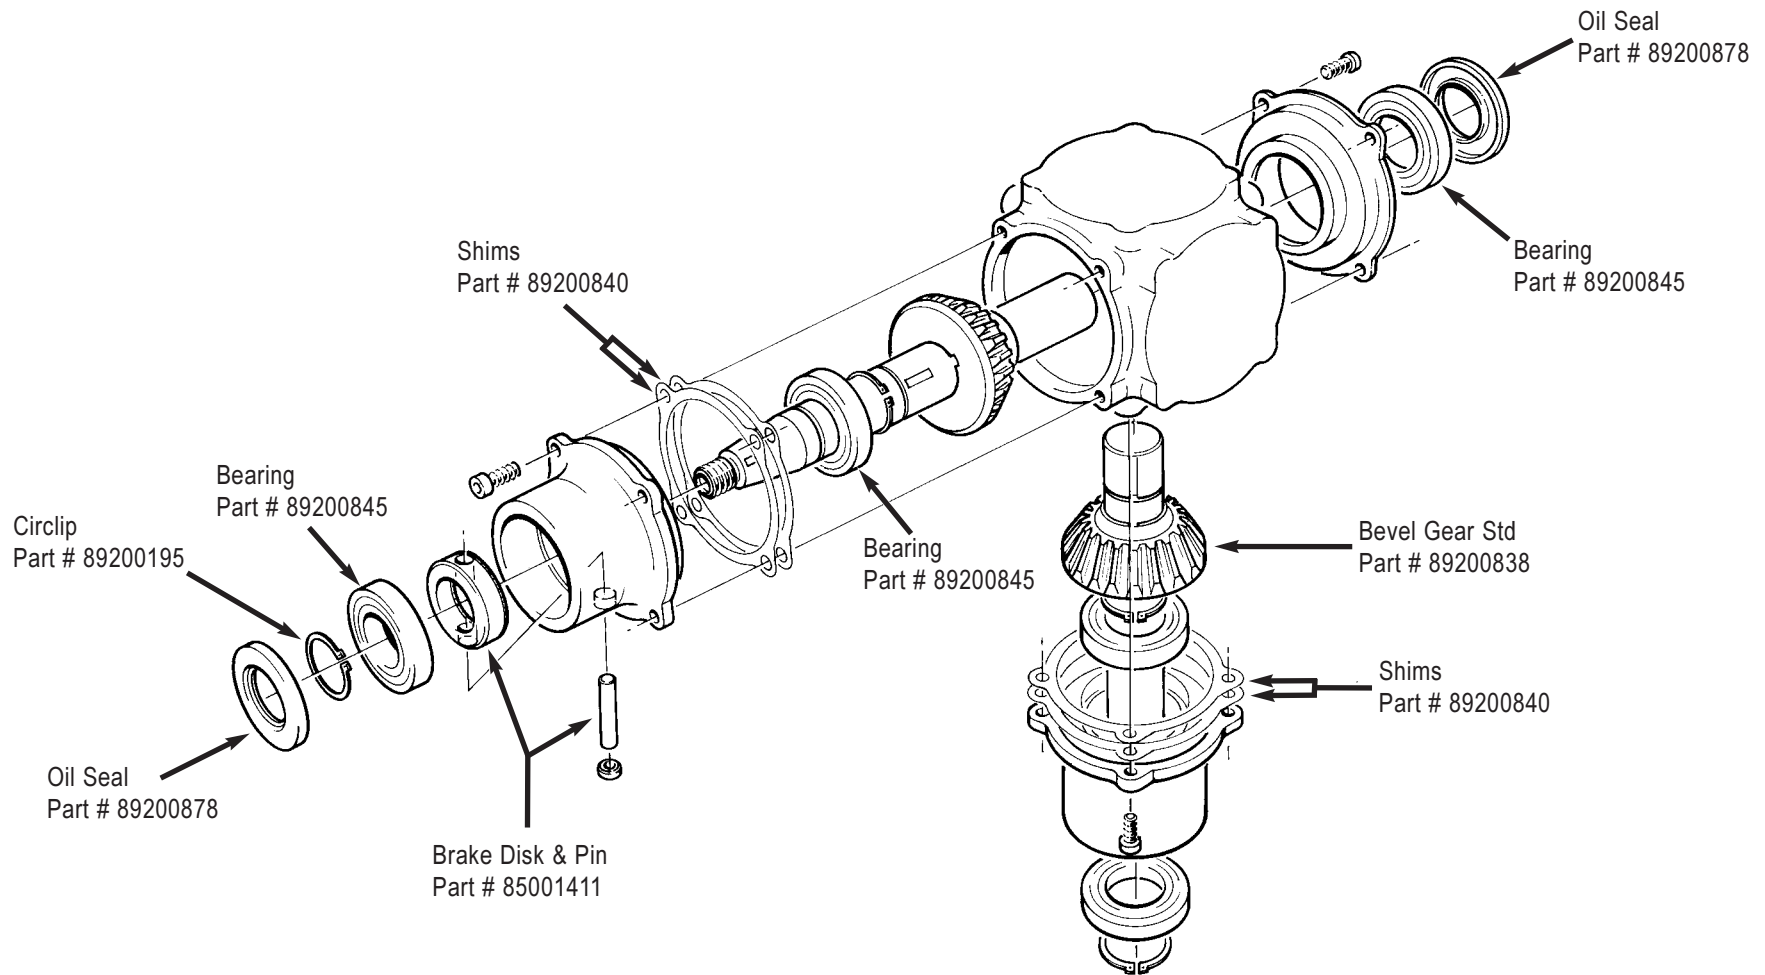

BH 130 STEERING BEVELHEAD