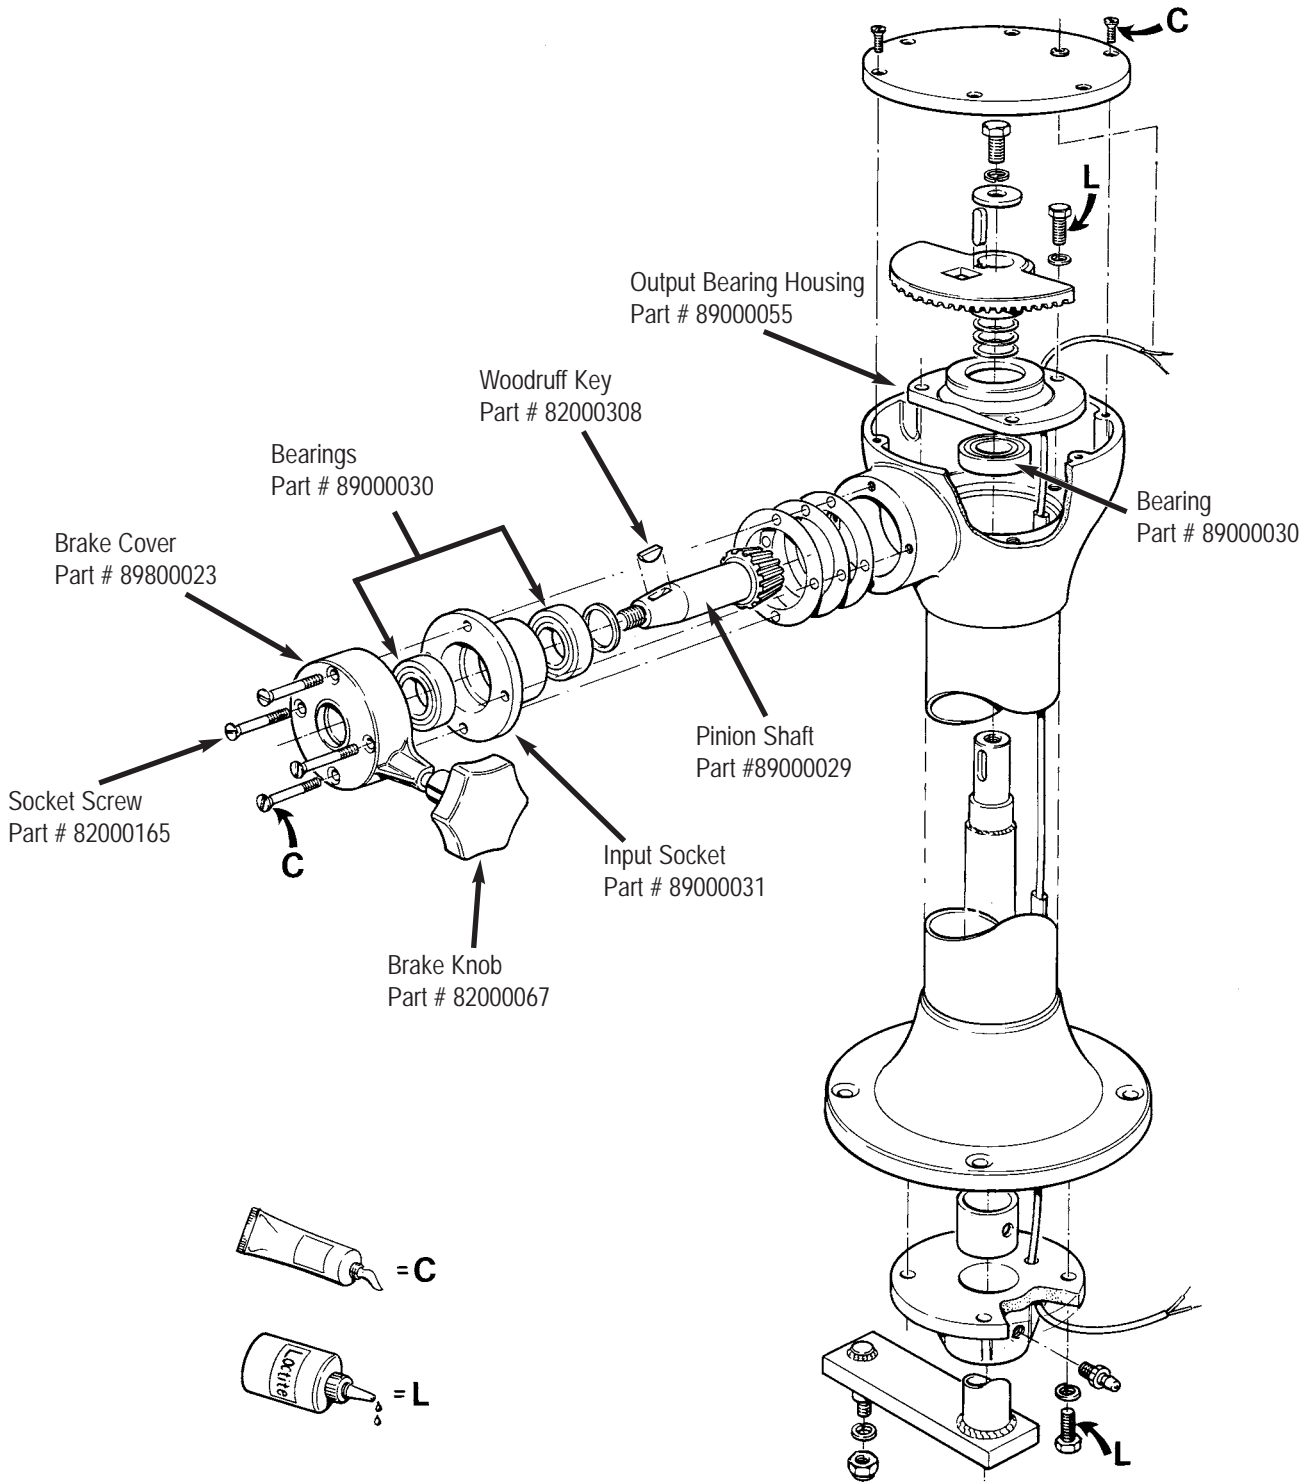

LEWMAR®

LEWMAR LTD Crescent House 1-5 Latimer Road Luton Bedfordshire LU1 3UZ
tel +44 (0)1582 404400 fax +44 (0)1582 400331 e-mail info@whitlocksteering.com website www.lewmar.com

COBRA 4 - 4R