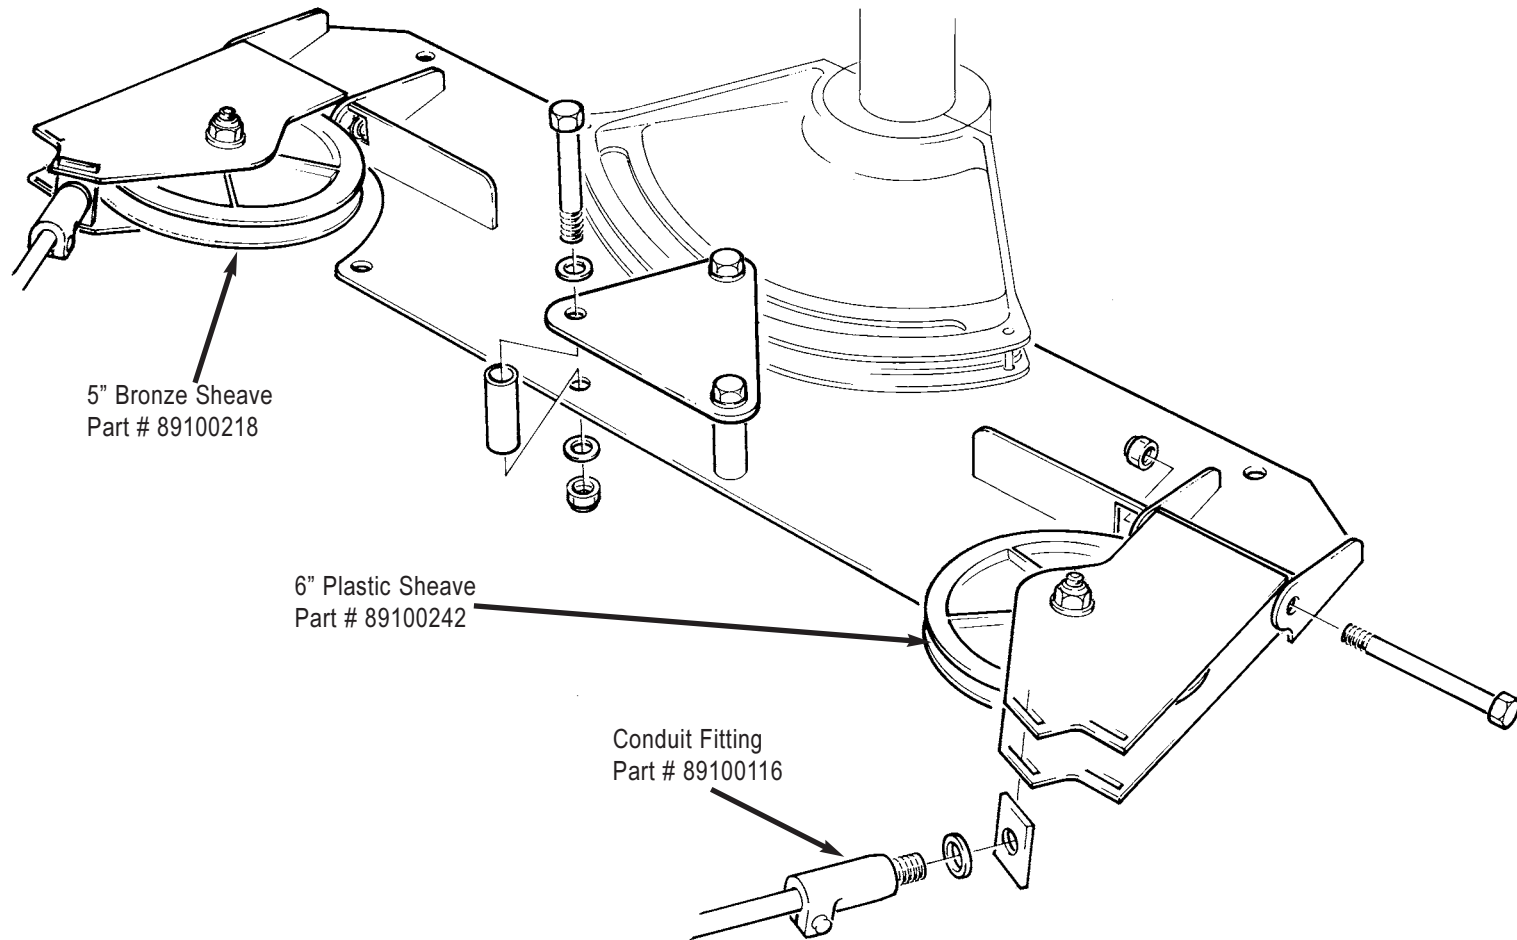

5" OR 6" ARTICULATING TERMINAL UNIT