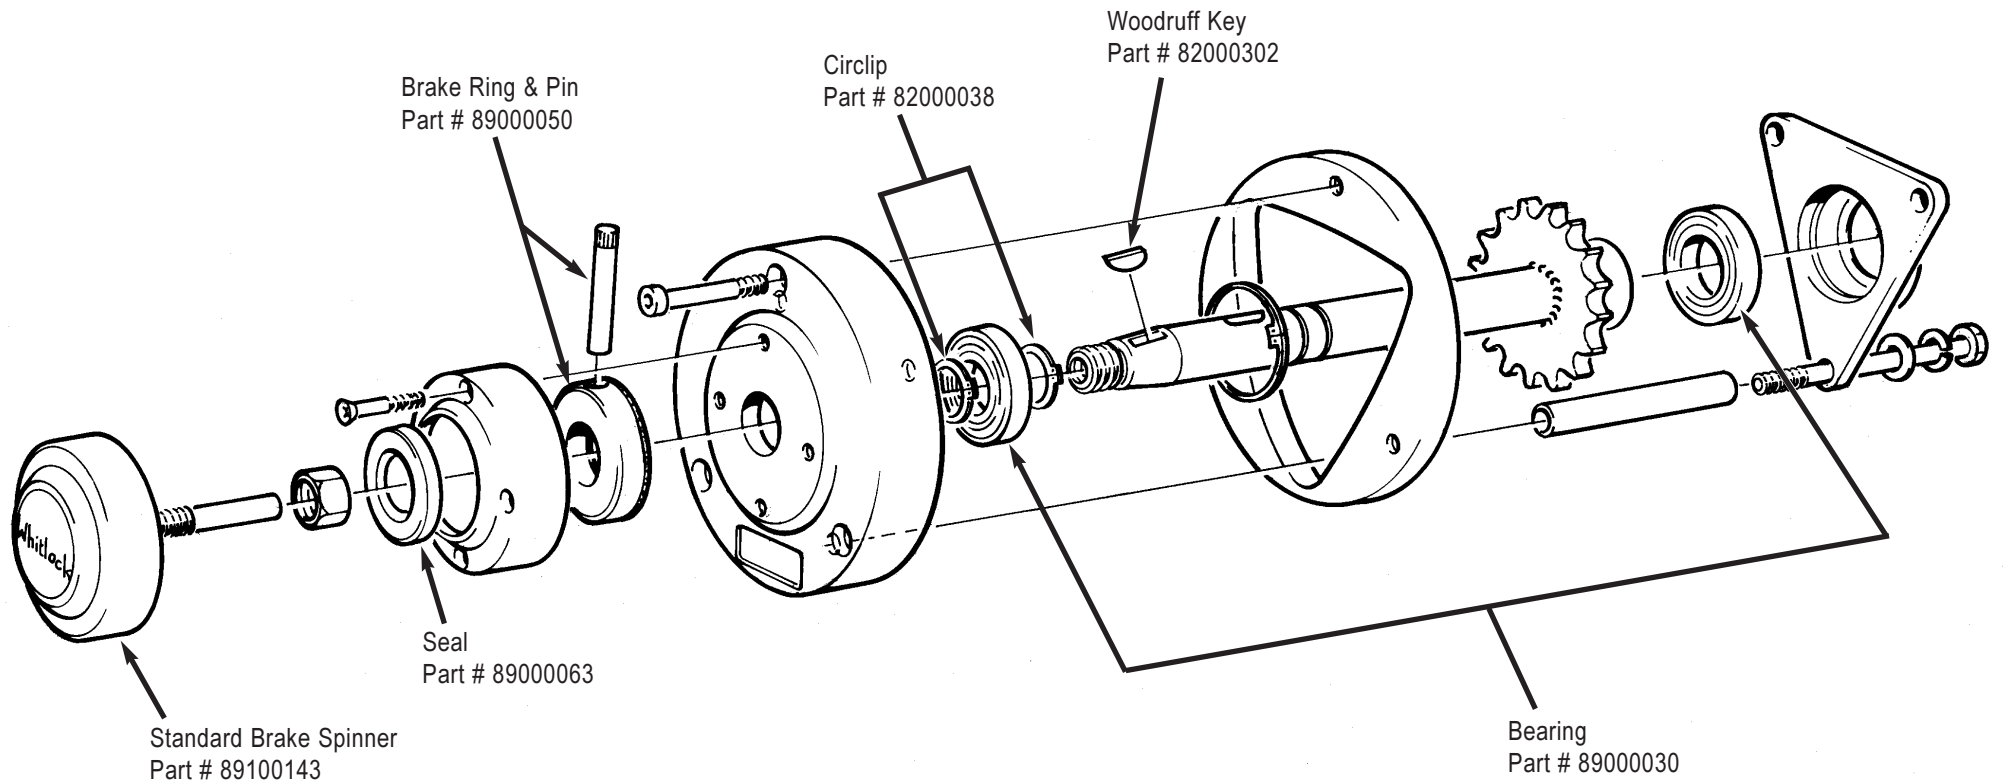

BH08/BH10 3-WAY TRANSFER BEVELHEAD

BULKHEAD STEERER

BENETEAU BULKHEAD STEERER

N.B. Parts not identified are NOT available as spare parts

BAVARIA TYPE SHELF STEERER

BH08/BH10 3-WAY BEVELBOX

BG 30 REDUCTION GEARBOX