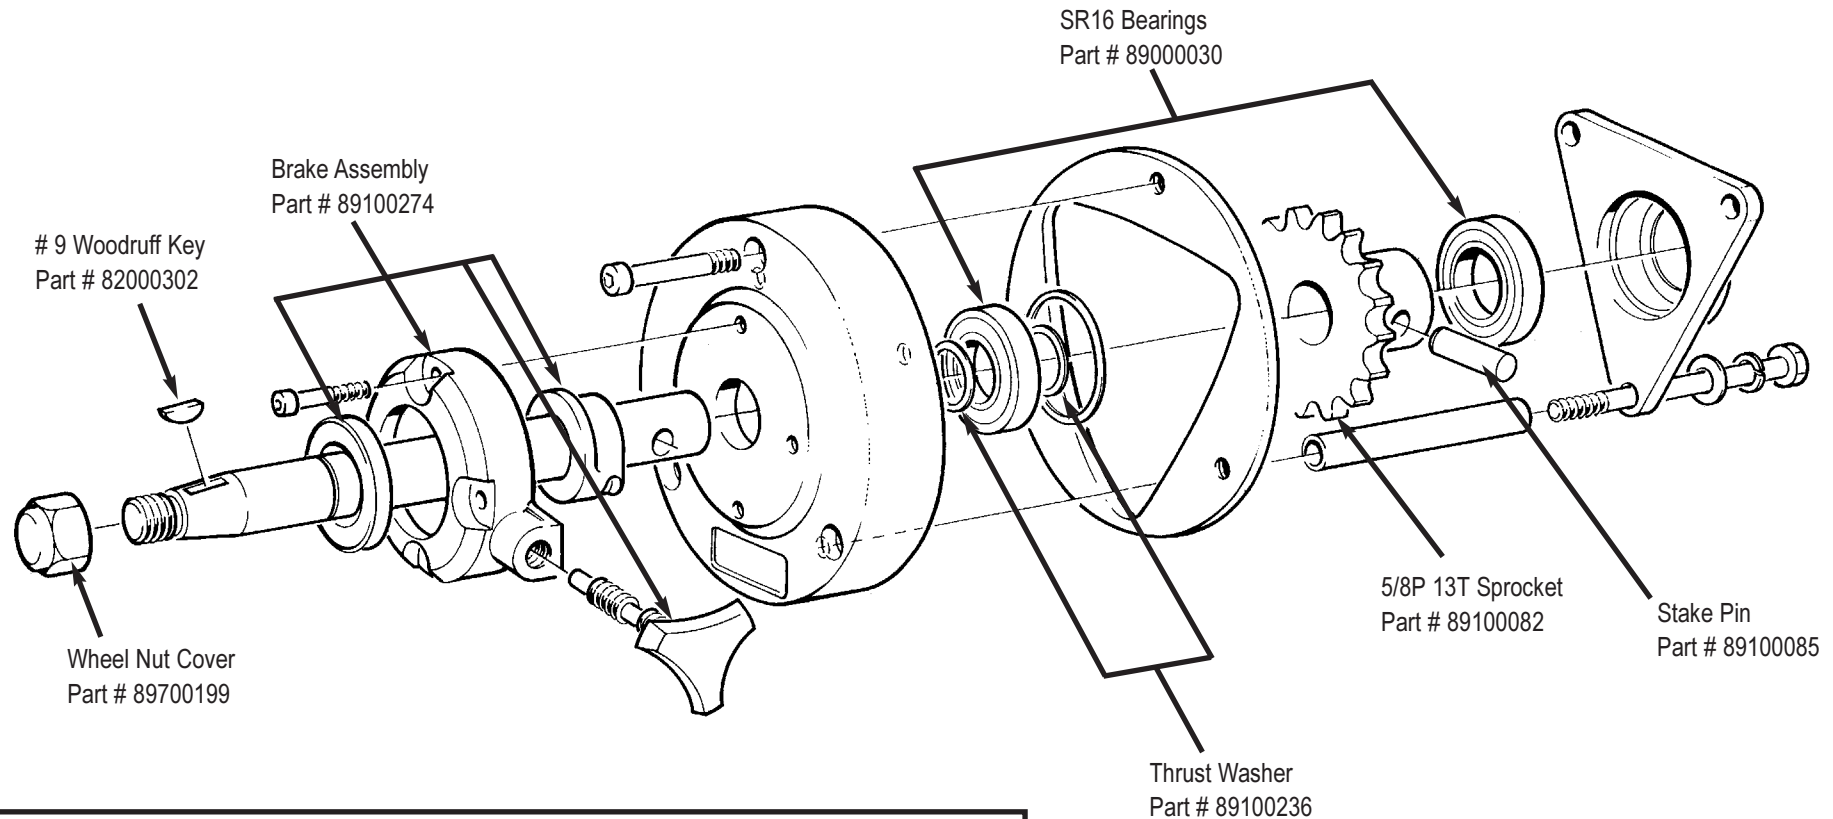

BH08/BH10 3-WAY TRANSFER BEVELHEAD

BULKHEAD STEERER

BENETEAU BULKHEAD STEERER

N.B. Parts not identified are NOT available as spare parts

BAVARIA TYPE SHELF STEERER

BH08/BH10 3-WAY BEVELBOX

BG 30 REDUCTION GEARBOX