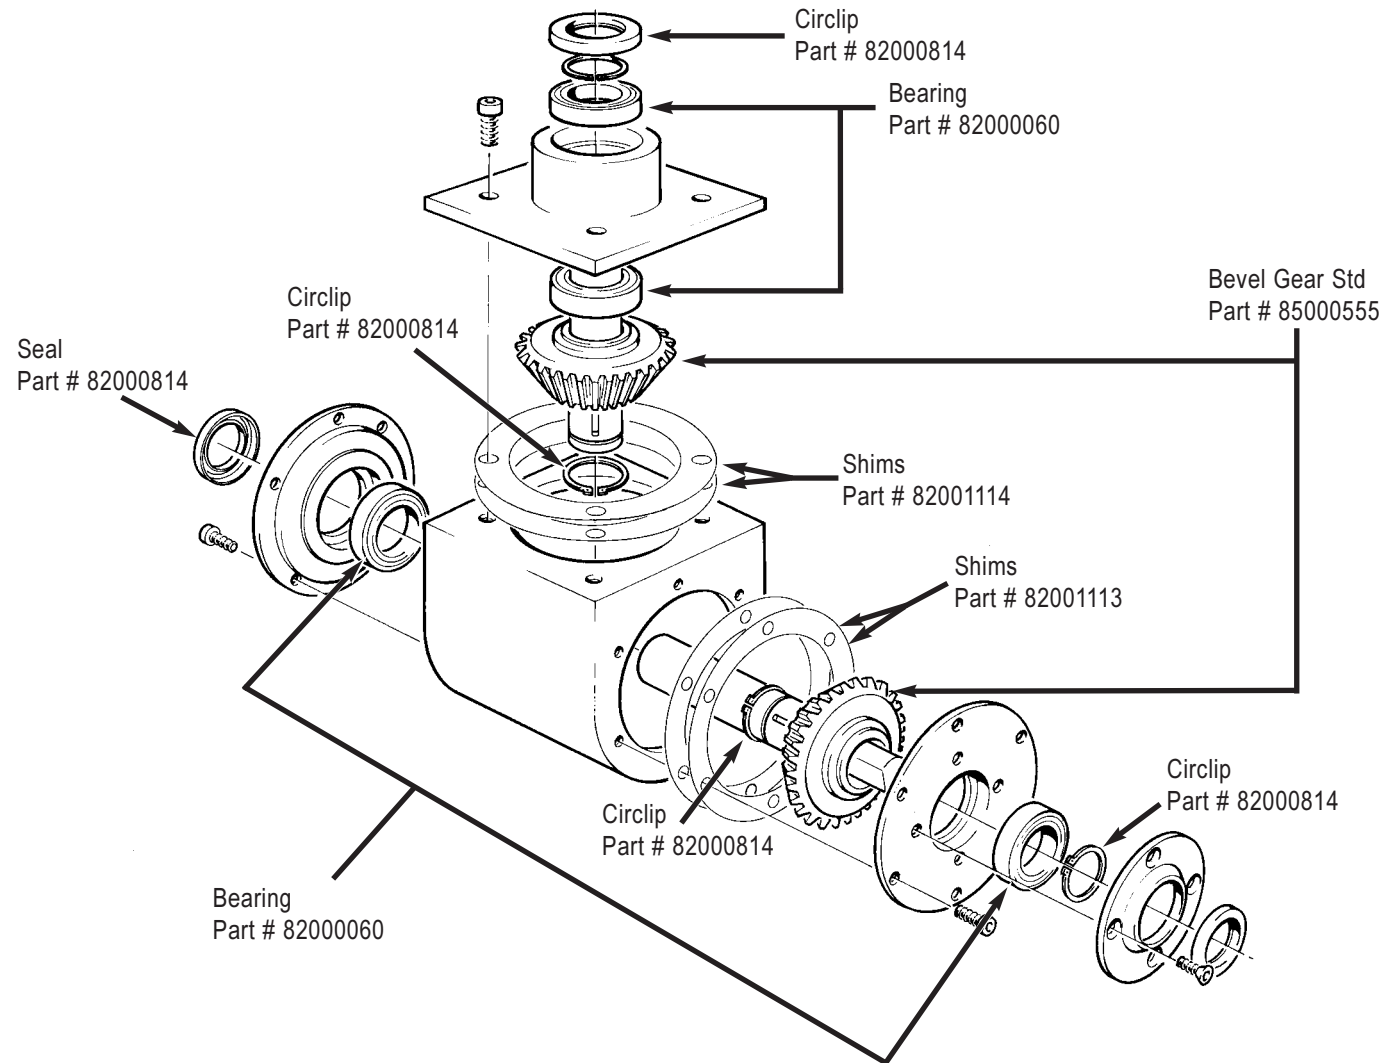

BH 150 TRANSFER BEVELHEAD