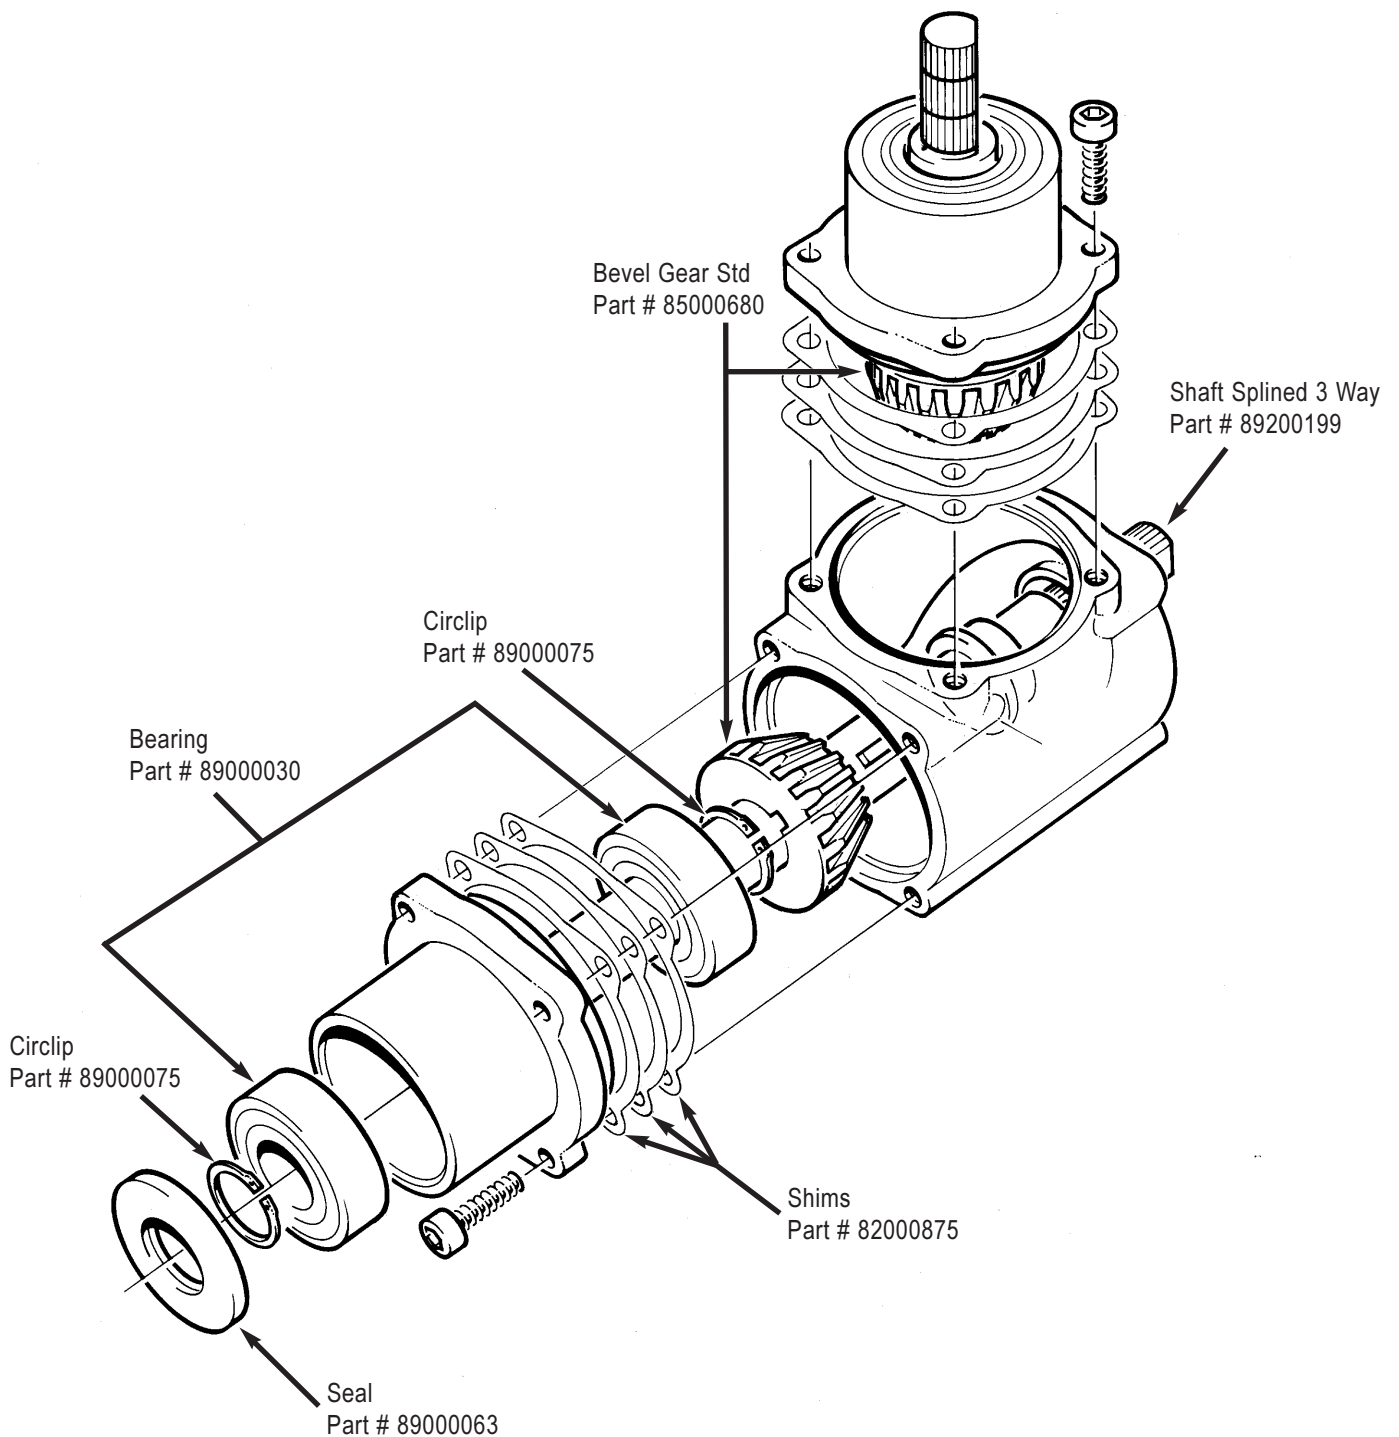

BH08/BH10 3-WAY TRANSFER BEVELHEAD

BULKHEAD STEERER

BENETEAU BULKHEAD STEERER

N.B. Parts not identified are NOT available as spare parts

BAVARIA TYPE SHELF STEERER

BH08/BH10 3-WAY BEVELBOX

BG 30 REDUCTION GEARBOX