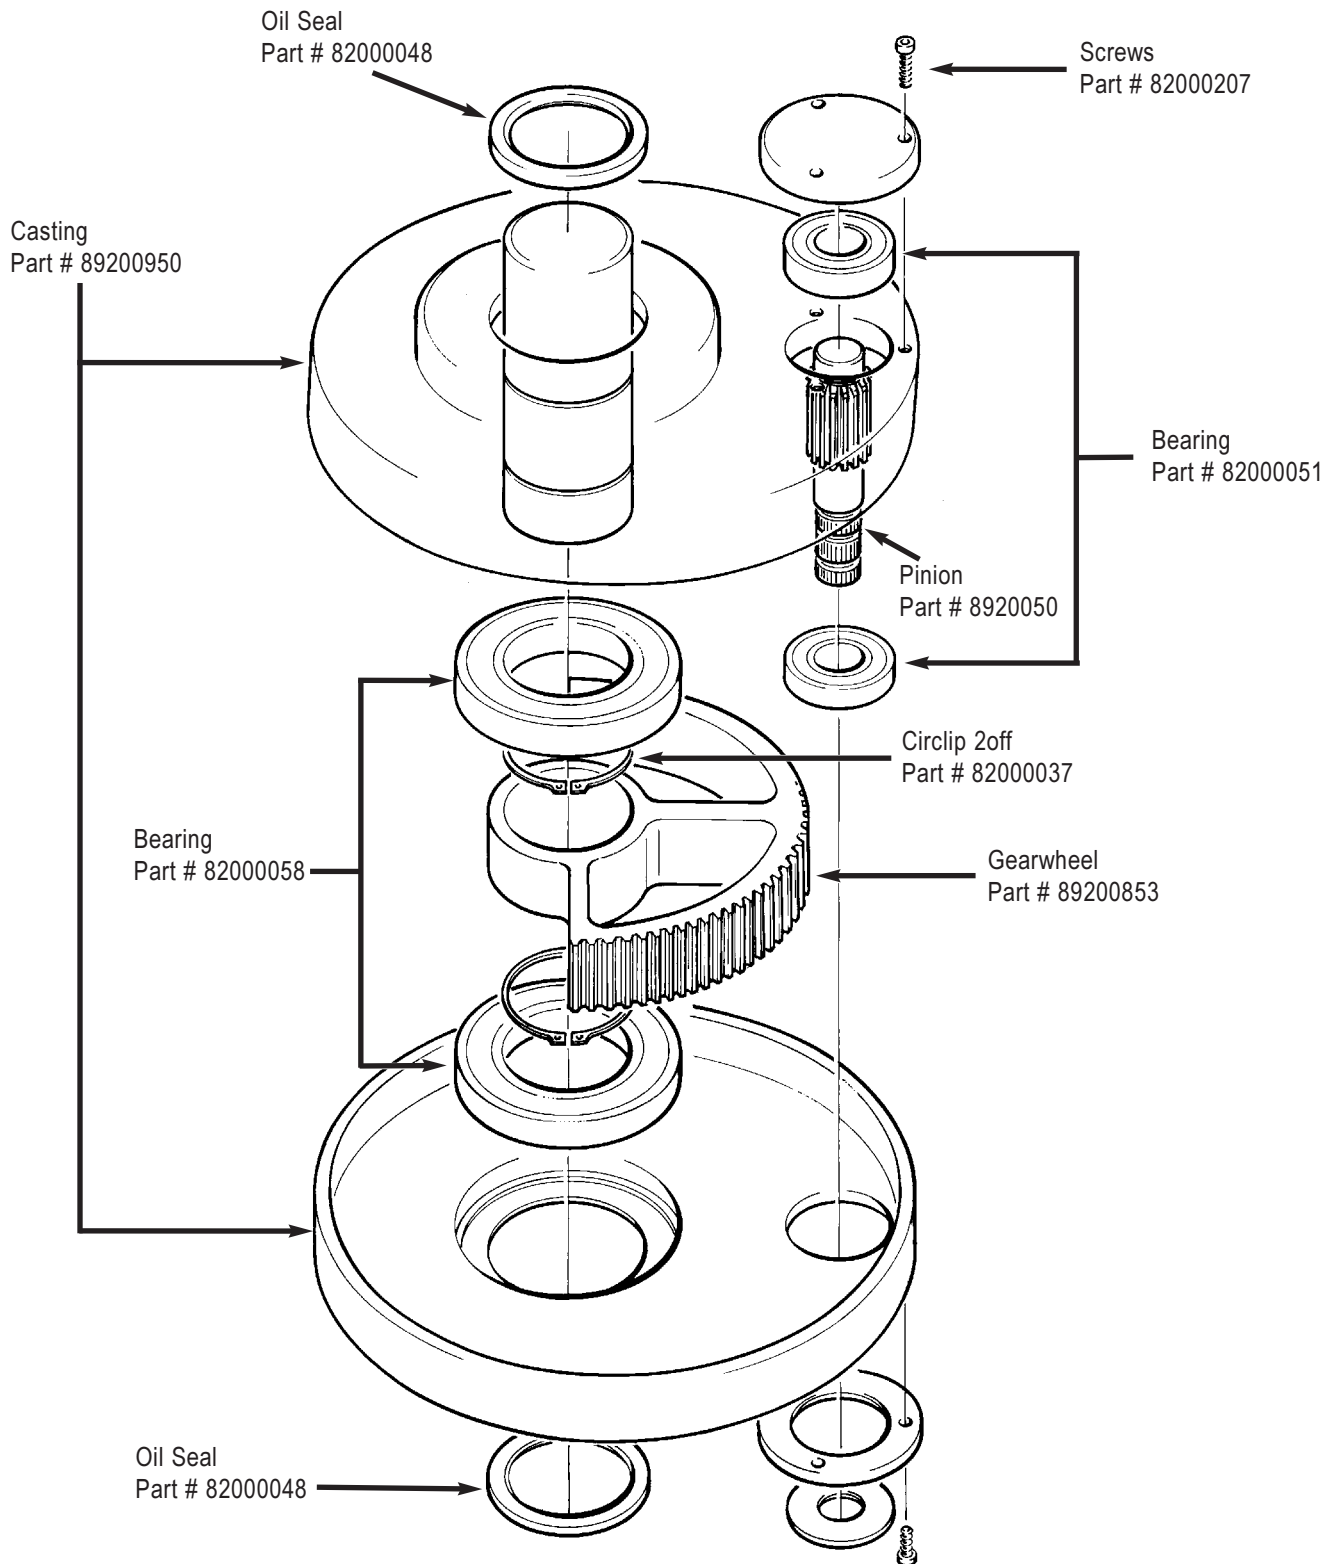

WRG 12 REDUCTION GEARBOX