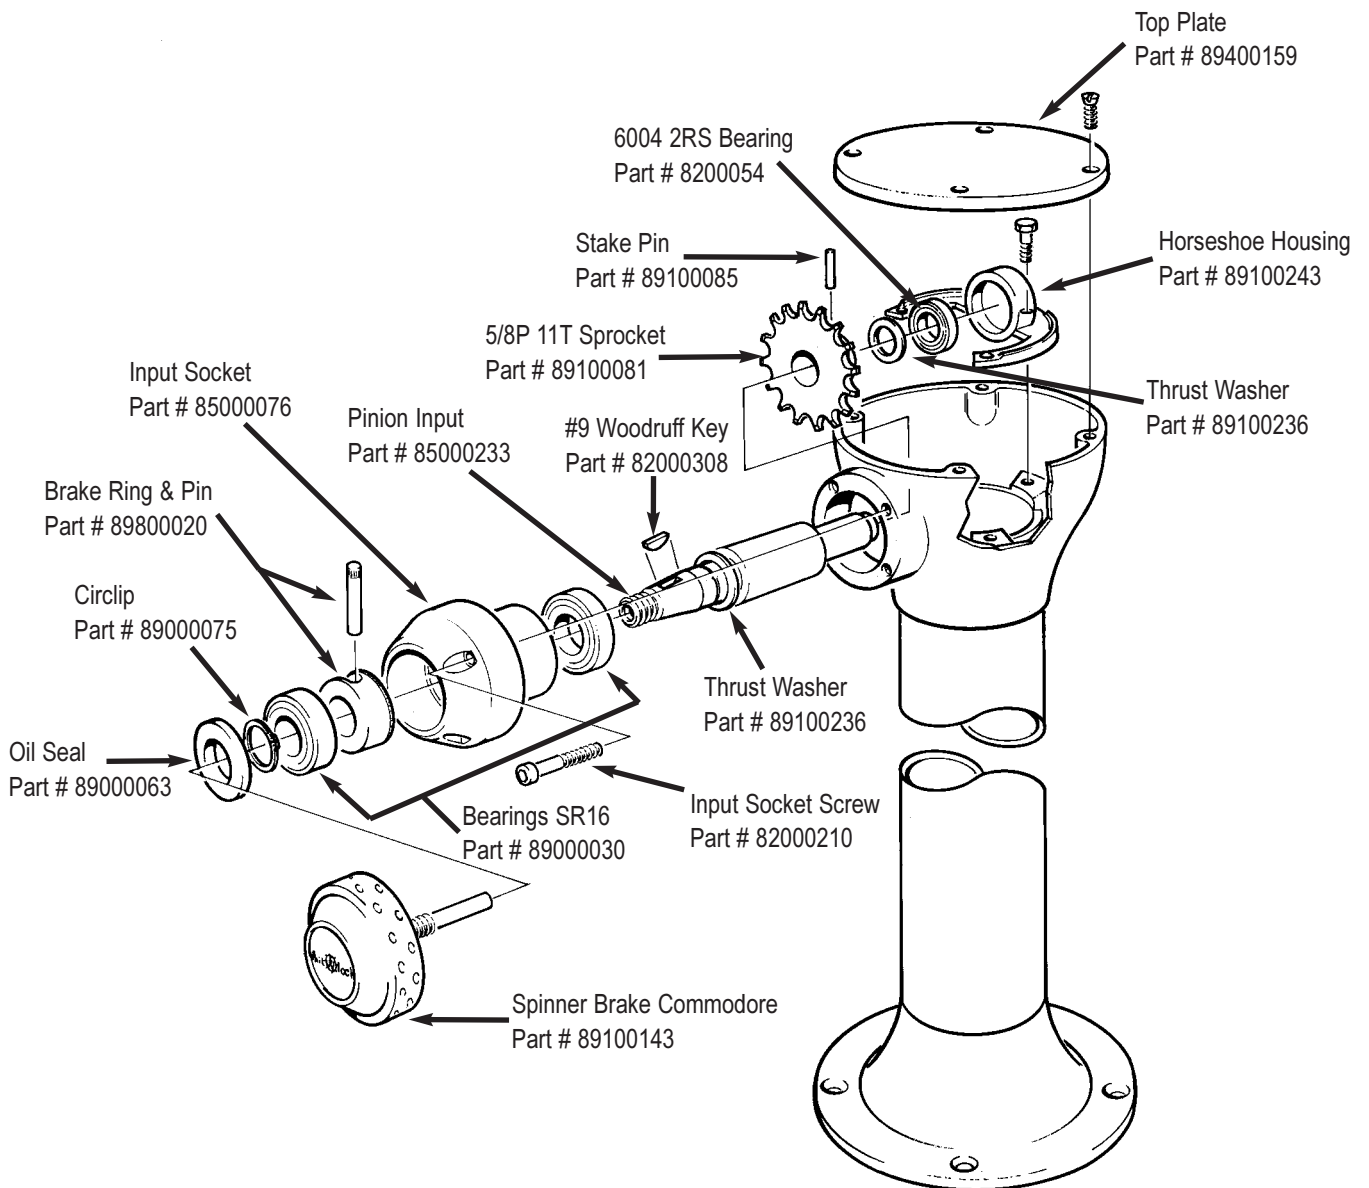

LEWMAR®

LEWMAR LTD Crescent House 1-5 Latimer Road Luton Bedfordshire LU1 3UZ
tel +44 (0)1582 404400 fax +44 (0)1582 400331 e-mail info@whitlocksteering.com website www.lewmar.com

CONSTELLATION 600 CLASSIC PEDESTAL