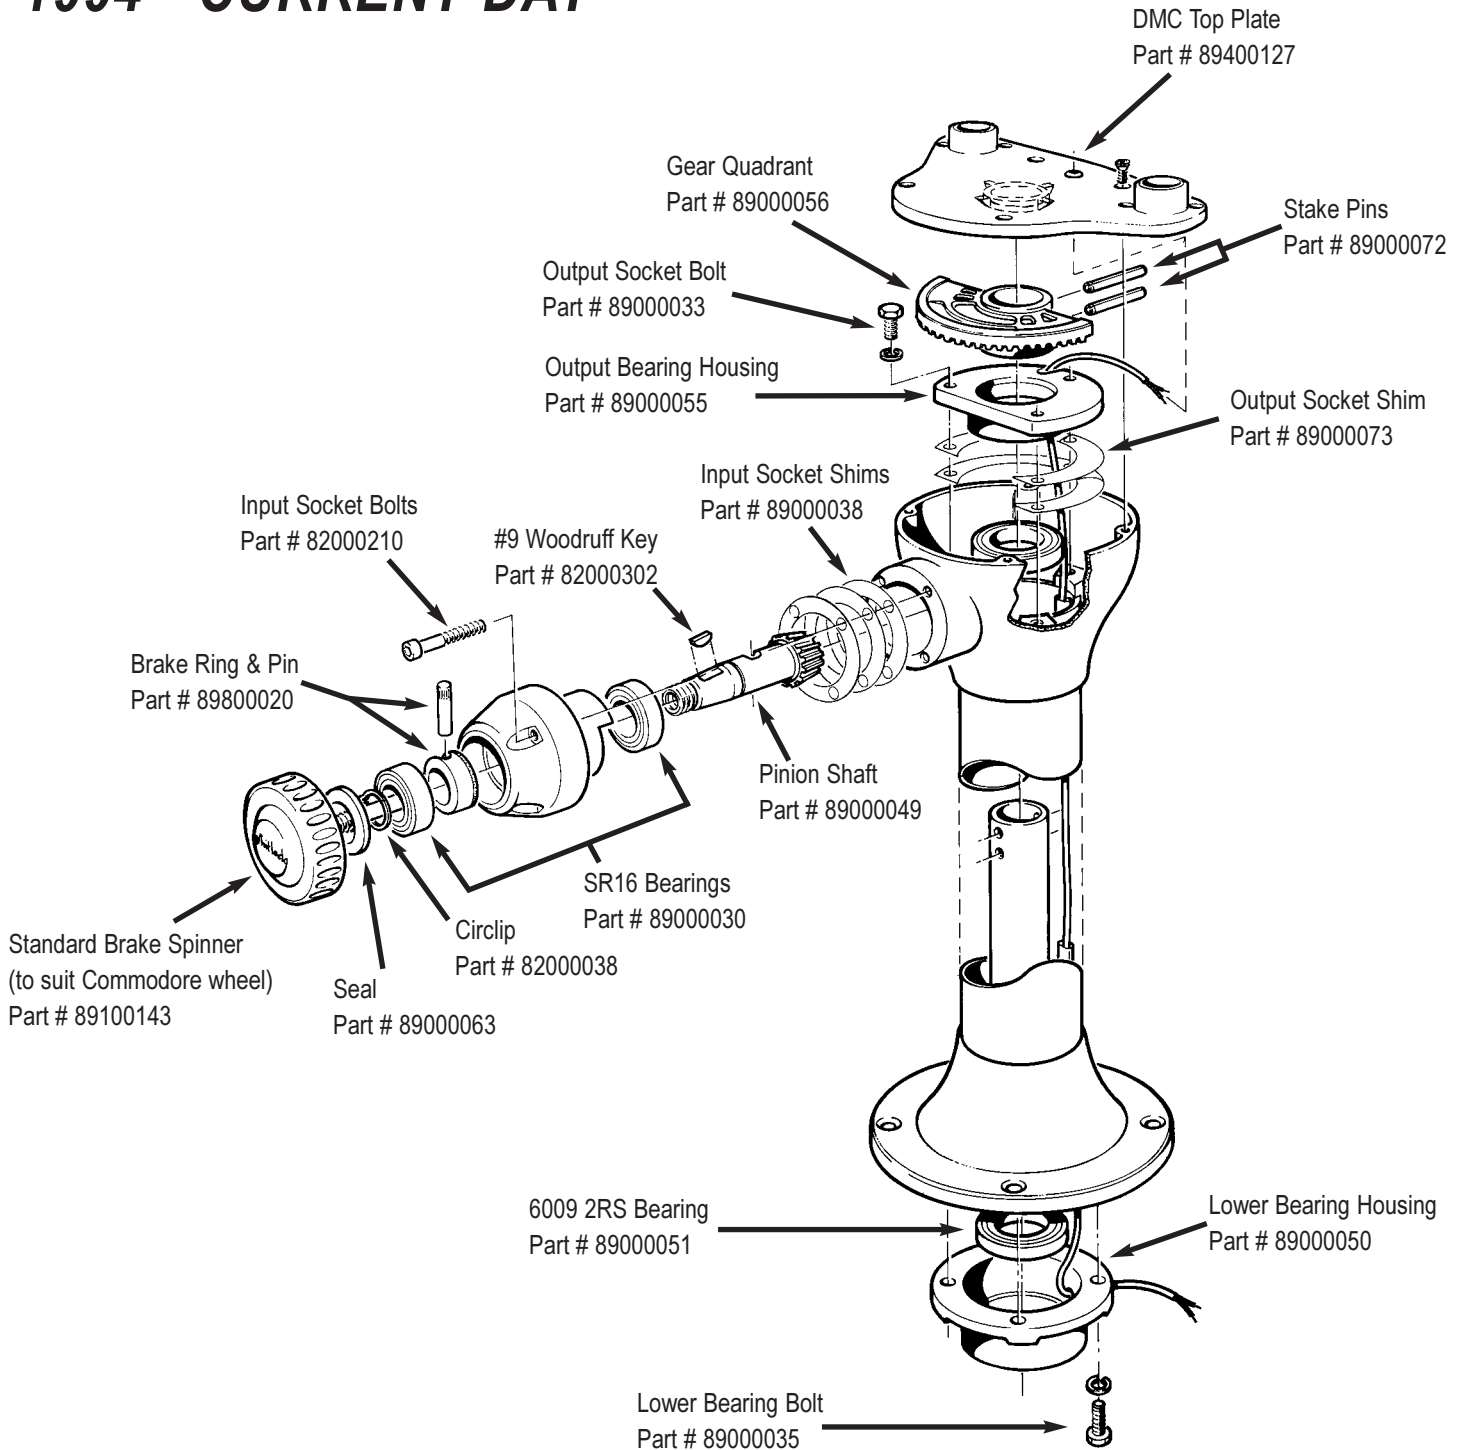

LEWMAR®

LEWMAR LTD Crescent House 1-5 Latimer Road Luton Bedfordshire LU1 3UZ
tel +44 (0)1582 404400 fax +44 (0)1582 400331 e-mail info@whitlocksteering.com website www.lewmar.com

COBRA CRUISING & 6R DELUXE 1994 - CURRENT DAY