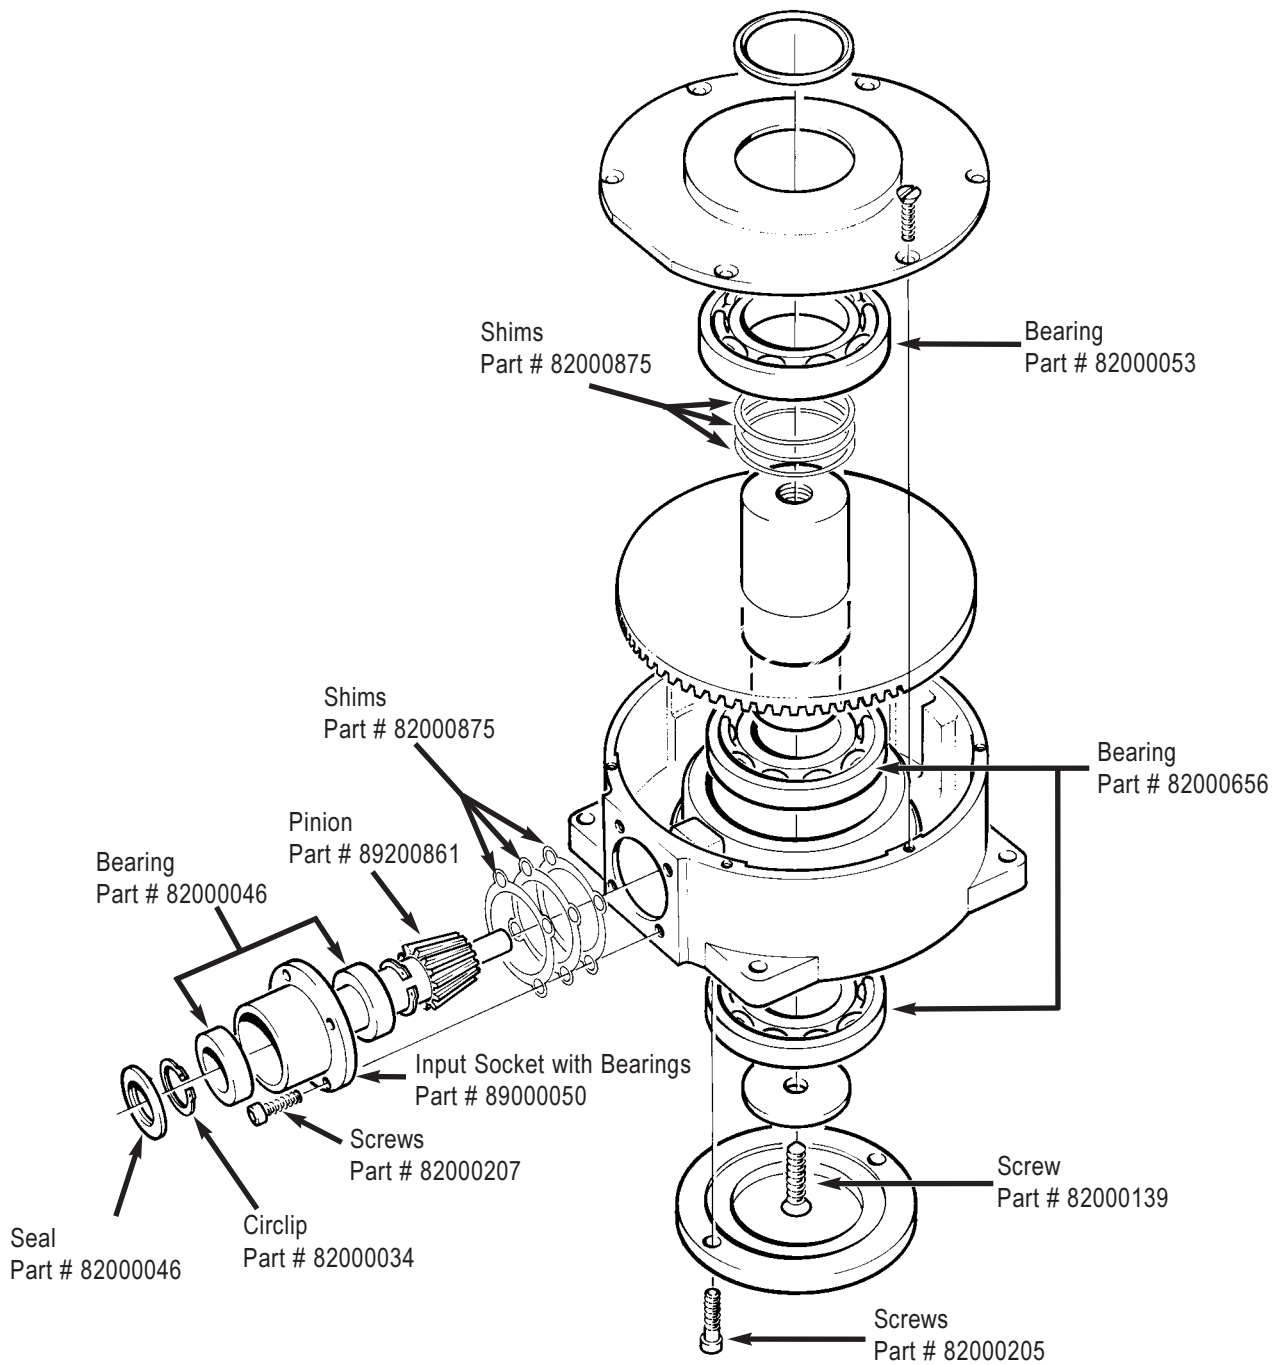

BH08/BH10 3-WAY TRANSFER BEVELHEAD

BULKHEAD STEERER

BENETEAU BULKHEAD STEERER

N.B. Parts not identified are NOT available as spare parts

BAVARIA TYPE SHELF STEERER

BH08/BH10 3-WAY BEVELBOX

BG 30 REDUCTION GEARBOX