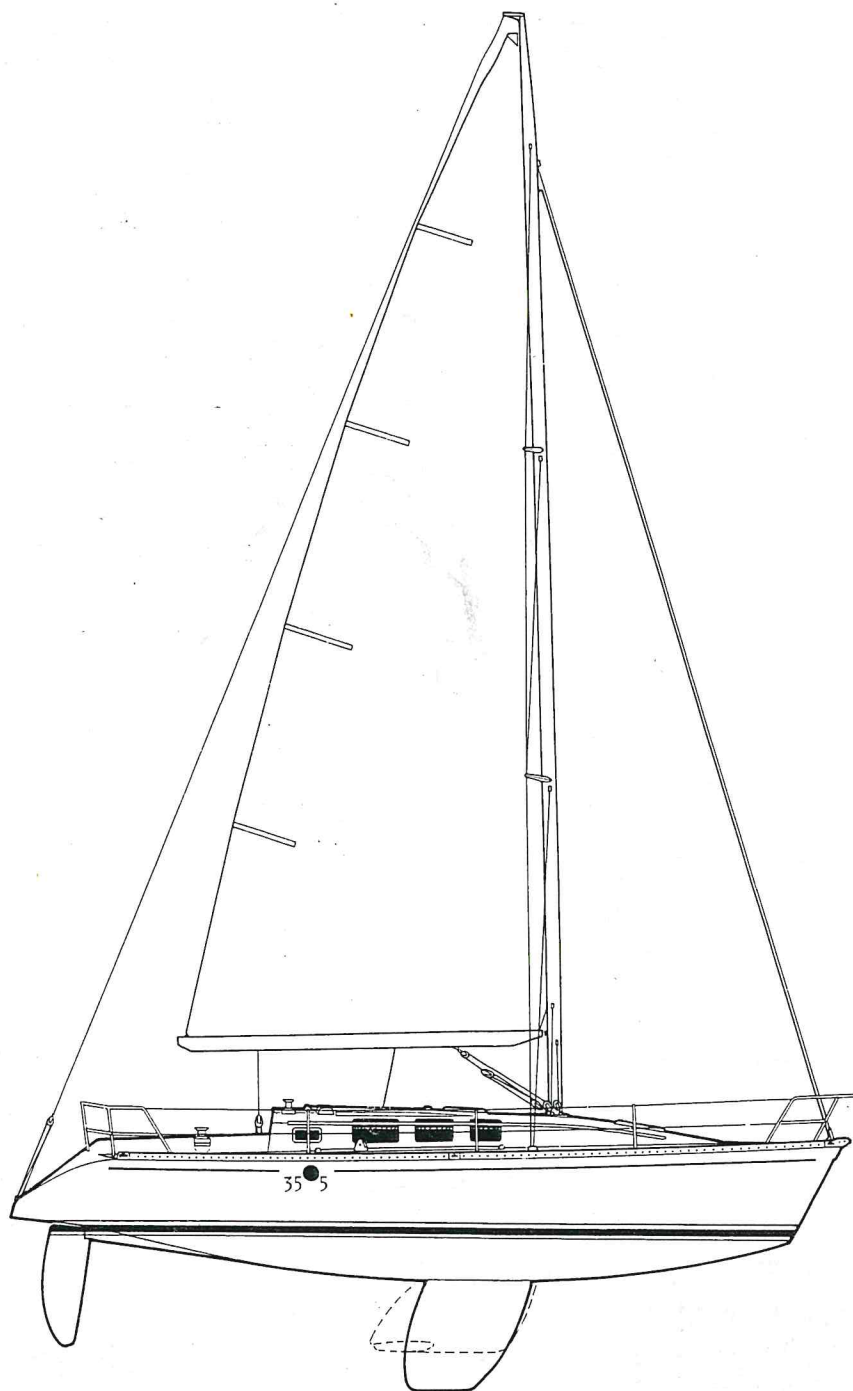

BENETEAU

DATA SHEET

FIRST

35^S5

RIG DIMENSIONS

	Std. Rig	Tall Rig
I.....	41.66'	44.62'
J.....	11.15'	11.64'
P.....	42.65'	45.27'
E.....	15.09'	15.09'
Sail area (with 100% genoa).....	738 sq. ft.	754 sq. ft.

SPECIFICATIONS

L.O.A.	35'5"
L.W.L.	29'4"
Beam	11'10"
Draft	6'
Shoal Draft (WING)	4'9"
Displacement	11,460 lbs. approx.
Ballast	4,190 lbs. approx.