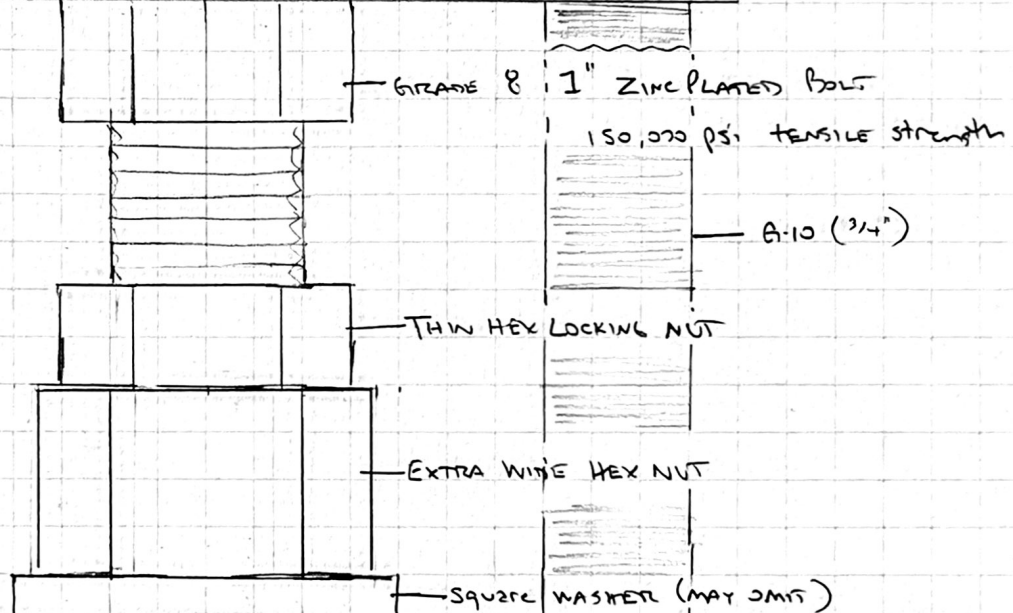

= 1/4"

MAHOAGANY JOIST (3"-4" WIDE x 3.5+" TALL)