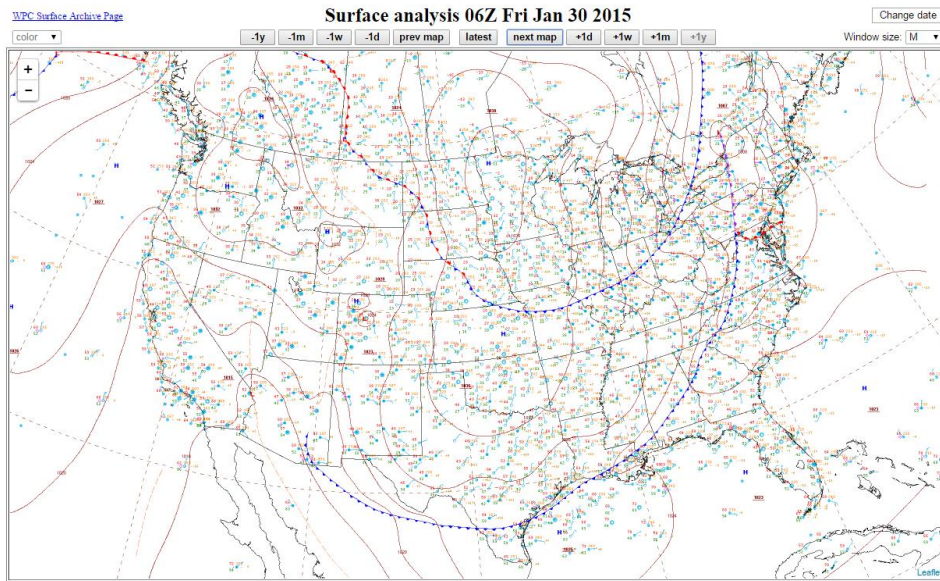

# Cold Air Outbreak 21Z 29 Jan 2015 – 21Z 30 Jan 2015.docx

Windows taskbar and browser window header. The browser address bar shows [www.wpc.ncep.noaa.gov/html/sfc-zoom.php](http://www.wpc.ncep.noaa.gov/html/sfc-zoom.php). The system clock in the top right corner displays 12:53 AM on 8/3/2015.

Windows taskbar and browser window header. The browser address bar shows [www.wpc.ncep.noaa.gov/html/sfc-zoom.php](http://www.wpc.ncep.noaa.gov/html/sfc-zoom.php). The system clock in the top right corner displays 12:53 AM on 8/3/2015.

Windows taskbar and browser window header. The browser address bar shows [www.wpc.ncep.noaa.gov/html/sfc-zoom.php](http://www.wpc.ncep.noaa.gov/html/sfc-zoom.php). The system clock in the top right corner displays 12:54 AM on 8/3/2015.