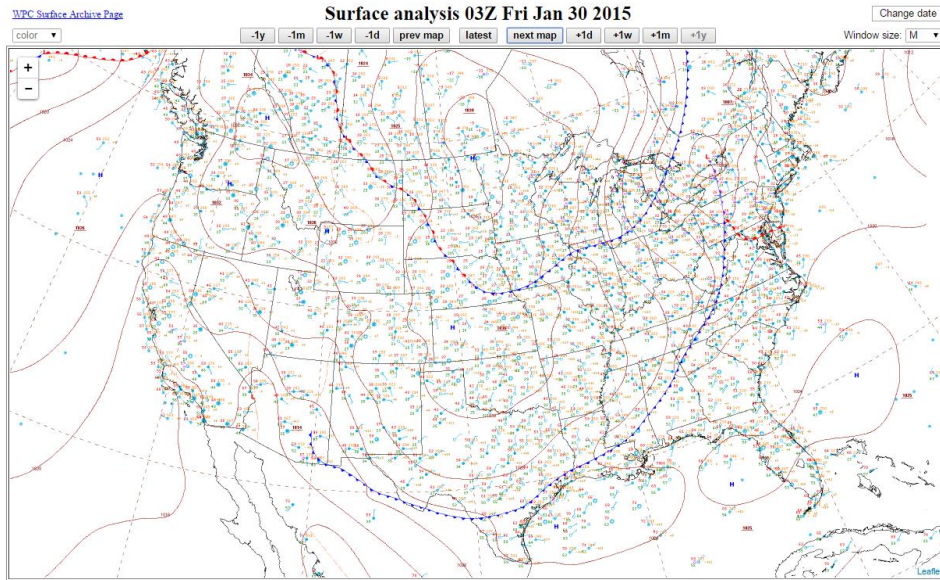

# Cold Air Outbreak 21Z 29 Jan 2015 – 21Z 30 Jan 2015.docx

Windows taskbar and browser window header. The browser address bar shows [www.wpc.ncep.noaa.gov/html/sfc-zoom.php](http://www.wpc.ncep.noaa.gov/html/sfc-zoom.php). The system clock in the top right corner displays 12:53 AM on 8/3/2015.

Windows taskbar and browser window header. The browser address bar shows [www.wpc.ncep.noaa.gov/html/sfc-zoom.php](http://www.wpc.ncep.noaa.gov/html/sfc-zoom.php). The system clock in the top right corner displays 12:53 AM on 8/3/2015.

Windows taskbar and browser window header. The browser address bar shows [www.wpc.ncep.noaa.gov/html/sfc-zoom.php](http://www.wpc.ncep.noaa.gov/html/sfc-zoom.php). The system clock in the top right corner displays 12:54 AM on 8/3/2015.