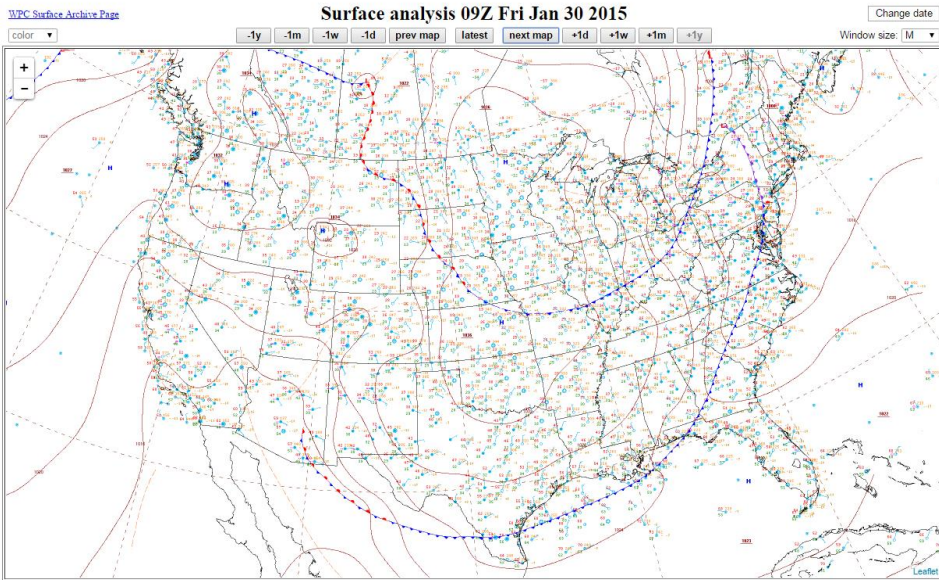

# Cold Air Outbreak 21Z 29 Jan 2015 – 21Z 30 Jan 2015.docx

Windows taskbar and browser window header. The browser address bar shows [www.wpc.ncep.noaa.gov/html/sfc-zoom.php](http://www.wpc.ncep.noaa.gov/html/sfc-zoom.php). The system clock in the top right corner displays 12:53 AM on 8/3/2015.

Windows taskbar and browser window header. The browser address bar shows [www.wpc.ncep.noaa.gov/html/sfc-zoom.php](http://www.wpc.ncep.noaa.gov/html/sfc-zoom.php). The system clock in the top right corner displays 12:53 AM on 8/3/2015.

Windows taskbar and browser window header. The browser address bar shows [www.wpc.ncep.noaa.gov/html/sfc-zoom.php](http://www.wpc.ncep.noaa.gov/html/sfc-zoom.php). The system clock in the top right corner displays 12:54 AM on 8/3/2015.