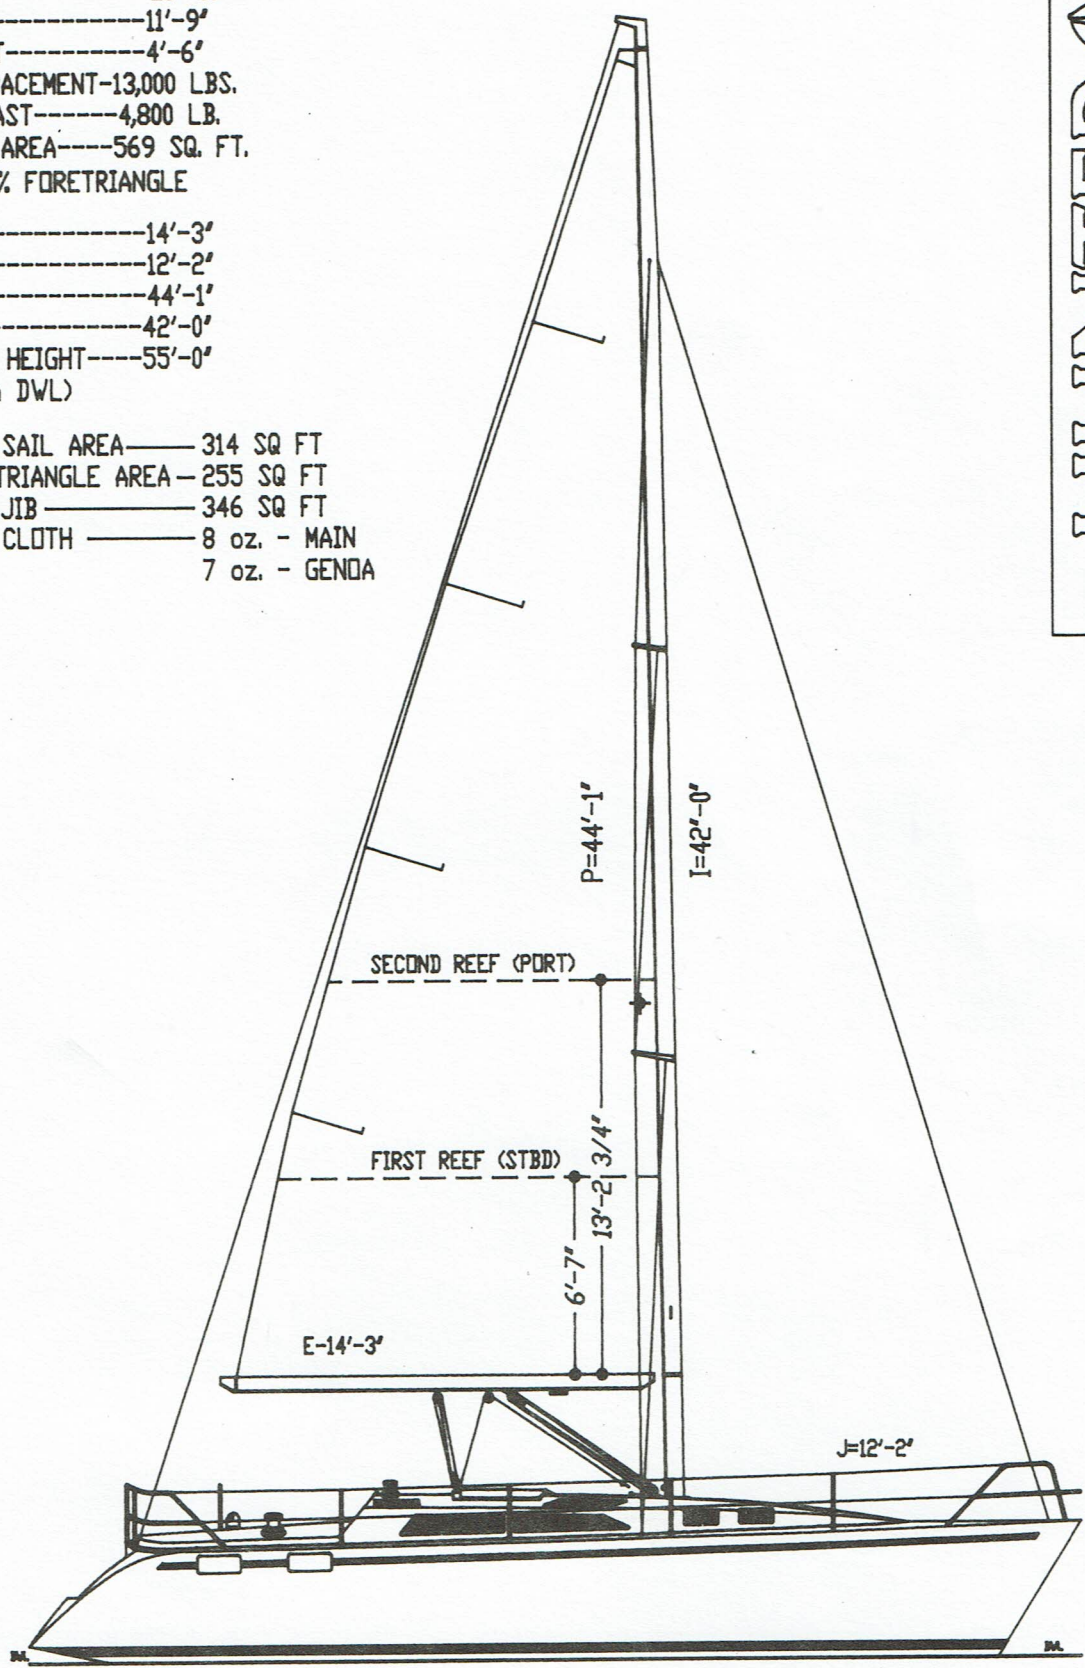

L.O.A.-----35'-7"
 L.V.L.-----29'-10"
 BEAM-----11'-9"
 DRAFT-----4'-6"
 DISPLACEMENT-13,000 LBS.
 BALLAST-----4,800 LB.
 SAIL AREA----569 SQ. FT.
 @ 100% FORETRIANGLE

E-----14'-3"
 J-----12'-2"
 P-----44'-1"
 I-----42'-0"
 MAST HEIGHT----55'-0"
 (from DWL)

MAIN SAIL AREA-----314 SQ FT
 FORETRIANGLE AREA--255 SQ FT
 130% JIB-----346 SQ FT
 SAIL CLOTH-----8 oz. - MAIN
 7 oz. - GENOA

HUNTER

H35.5 SAIL PLAN H35A2613